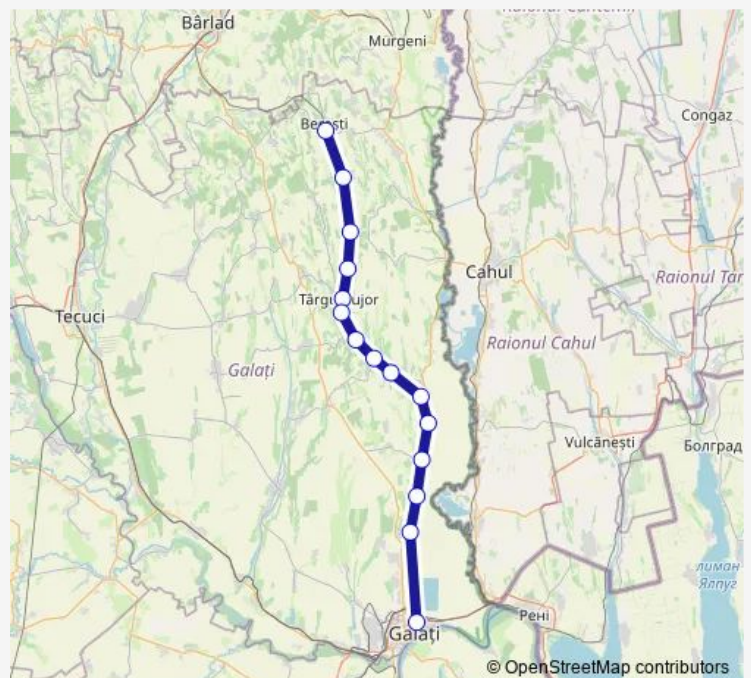

## Direction

Berești Hm. — Galați

15 stops

[Open route schedule](#)

Berești Hm.

Balintești h.

Roșcani h.

Moscu h.

Șivița h.

Tulucești Hm.

Galați

## Route schedule

Berești Hm. — Galați

Monday	03:00-05:03
Tuesday	03:00-05:03
Wednesday	03:00-05:03
Thursday	03:00-05:03
Friday	03:00-05:03
Saturday	05:03
Sunday	03:00-05:03

## Route info

Direction: Berești Hm.

Stops: 15

Trip Duration: 1 hour 50 min

R: Berești Hm. - Galați Rail time schedules and route maps are available in an offline PDF at [busmaps.com](https://busmaps.com). Use the [busmaps.com](https://busmaps.com) website to see live bus times, train schedule or subway schedule, and step-by-step directions for all public transit in Baneasa