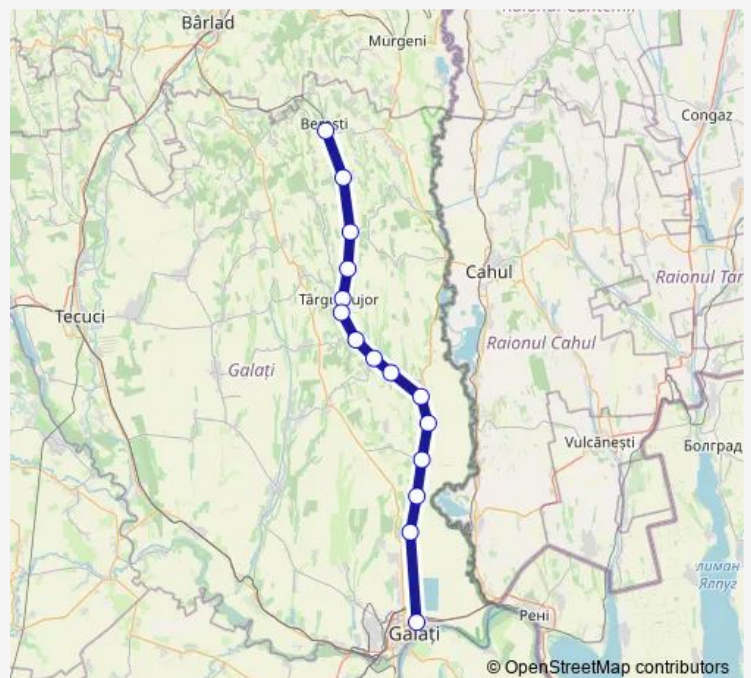

## Direction

Berești Hm. — Galați

15 stops

[Open route schedule](#)

Berești Hm.

Balintești h.

Roșcani h.

Moscu h.

Șivița h.

Tulucești Hm.

Galați

## Route schedule

Berești Hm. — Galați

Monday	03:00-05:03
Tuesday	03:00-05:03
Wednesday	03:00-05:03
Thursday	03:00-05:03
Friday	03:00-05:03
Saturday	05:03
Sunday	03:00-05:03

## Route info

Direction: Berești Hm.

Stops: 15

Trip Duration: 1 hour 50 min

R: Berești Hm. - Galați Rail time schedules and route maps are available in an offline PDF at [busmaps.com](https://busmaps.com). Use the [busmaps.com](https://busmaps.com) website to see live bus times, train schedule or subway schedule, and step-by-step directions for all public transit in Baneasa