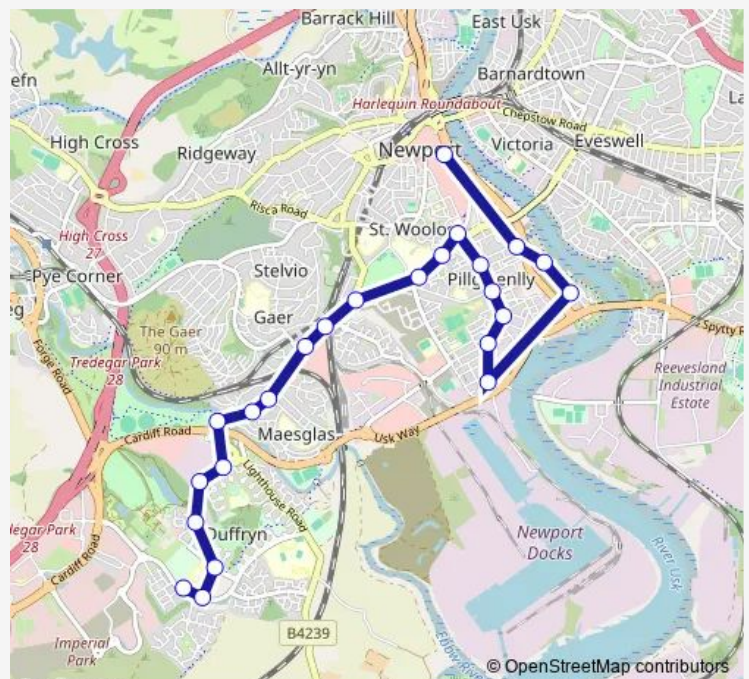

Mcdonald`s

Waterloo Road

Belle Vue Park

Royal Gwent Hospital

Mariners Green

Dolphin Street

Frederick Street

Library

St Stephen`s Church

Waterloo Hotel

Alicia Crescent

Route schedule

St Joseph`s RC High School — Friars Walk 13

Monday	15:30
Tuesday	15:30
Wednesday	15:30
Thursday	15:30
Friday	15:30
Saturday	—
Sunday	—

Route info

Direction: St Joseph`s RC High School

Stops: 24

Trip Duration: 0 hour 38 min

SJ11 — Newport - St Joseph's RC High School via Pillgwenlly

Mariners Court

HM Passport Office

Friars Walk 13

Direction