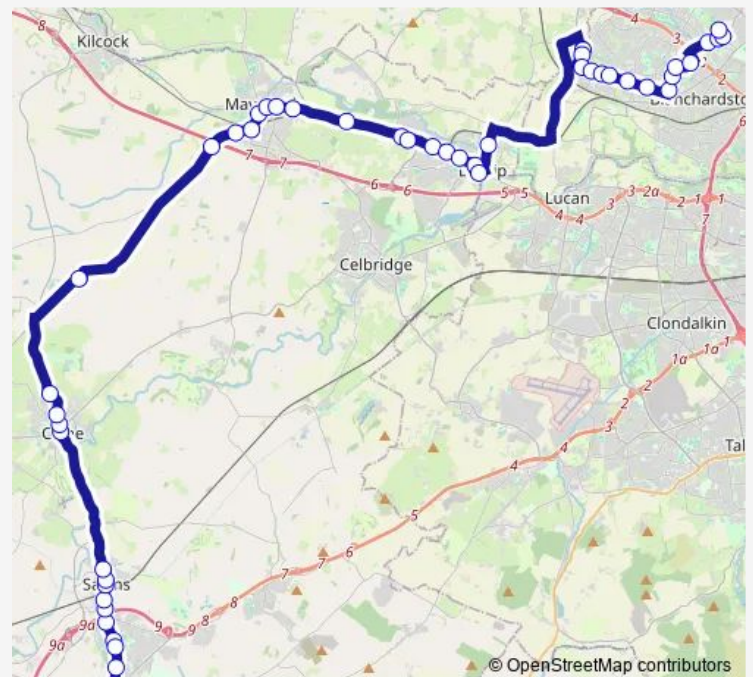

### Route schedule

Naas Hospital — TU Dublin

Monday 05:45-23:00

Tuesday 05:45-23:00

Wednesday 05:45-23:00

Thursday 05:45-23:00

Friday 05:45-23:00

Saturday 05:45-23:00

### Route info

Direction: Naas Hospital

Stops: 49

Trip Duration: 1 hour 25 min

139 — Blanchardstown - Naas

Maynooth

Maynooth Sc

Carton Grove