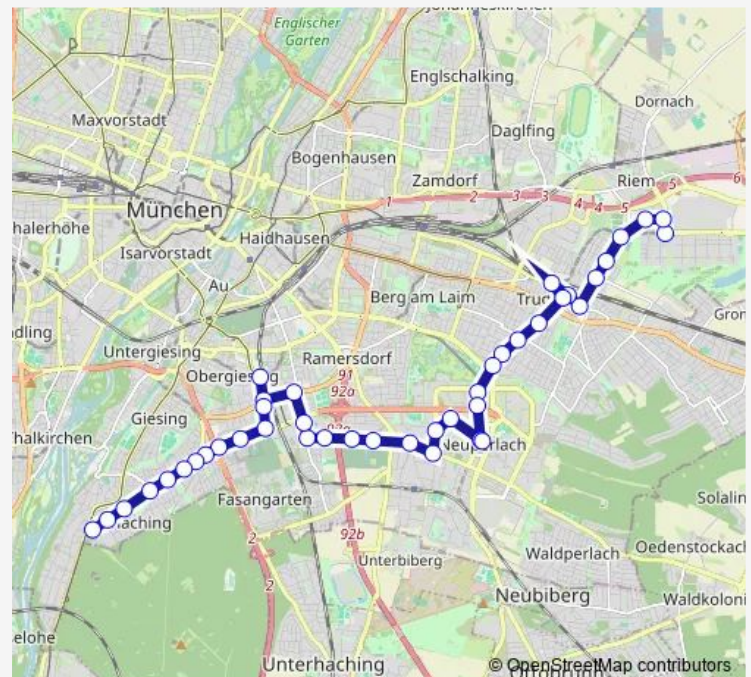

Jakob-Kaiser-Straße

Holzwassenstraße

Wilhelm-Hoegner-Straße

Route schedule

Messestadt West — Klinikum Harlaching

Monday 04:48-00:46⁺¹

Tuesday 04:48-00:46⁺¹

Wednesday 04:48-00:46⁺¹

Thursday 04:48-00:46⁺¹

Friday 04:48-00:46⁺¹

Saturday 05:08-00:46⁺¹

Sunday 05:25-00:46⁺¹

Route info

Direction: Messestadt West

Stops: 42

Trip Duration: 1 hour 6 min

Chiemgaustraße

Giesing

Chiemgaustraße

Schwanseestraße

Frasdorfer Straße

Stadelheimer Straße

Peter-Auzinger-Straße

Mangfallplatz

42 stops

[Open route schedule](#)

Klinikum Harlaching

Theodolindenstraße

Autharistraße

Griechenstraße

Säbener Straße

Mangfallplatz Süd