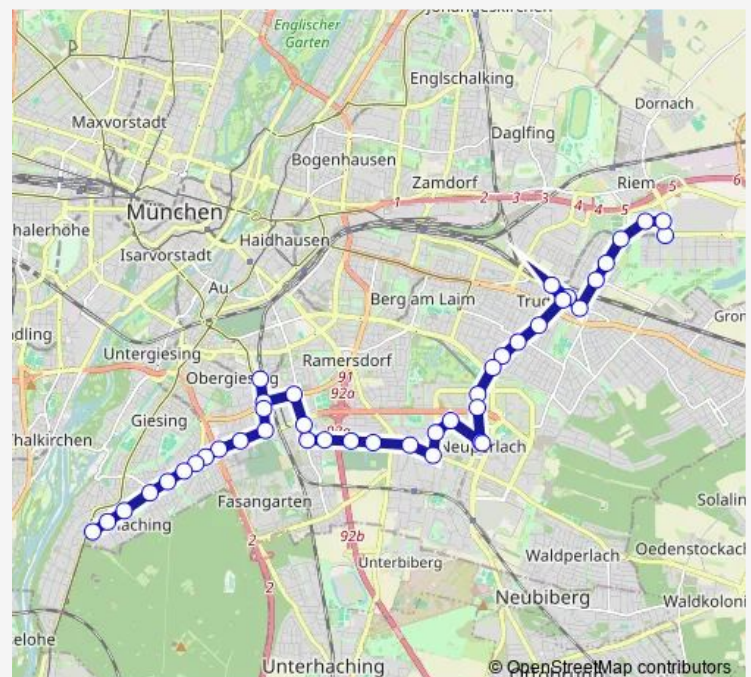

Wilhelm-Hoegner-Straße

### Route schedule

Messestadt West — Klinikum Harlaching

Monday 04:48-00:46<sup>+1</sup>

Tuesday 04:48-00:46<sup>+1</sup>

Wednesday 04:48-00:46<sup>+1</sup>

Thursday 04:48-00:46<sup>+1</sup>

Friday 04:48-00:46<sup>+1</sup>

### Route info

Direction: Messestadt West

Stops: 42

Trip Duration: 1 hour 6 min

139

Pfanzeltplatz

Neuer Südfriedhof

Anneliese-Fleyenschmidt-Straße

## Route info

Direction: Klinikum Harlaching

Stops: 42

Trip Duration: 1 hour 5 min

Neuperlach Zentrum

Siegfried-Mollier-Straße

Quiddestraße

Corinthstraße