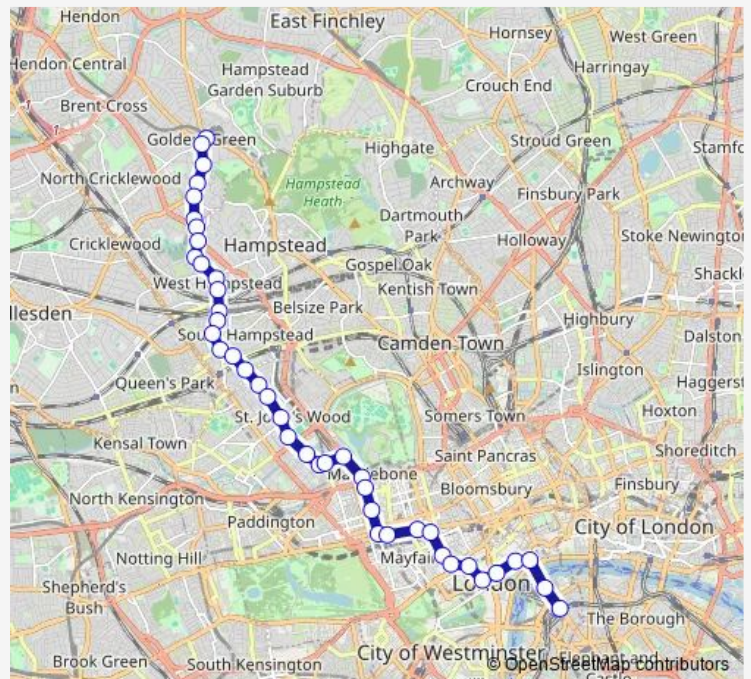

### Route schedule

Golders Green Station — Waterloo Station / Waterloo Road

Monday 00:03-23:35

Tuesday 00:03-23:35

Wednesday 00:03-23:35

Thursday 00:03-23:35

Friday 00:03-23:54

Saturday 00:24-23:54

### Route info

Direction: Golders Green Station

Stops: 42

Trip Duration: 1 hour 15 min

Hall Road

St John's Wood Road / Lord's Cricket Grd

Frampton Street

Church Street Market Lisson Grove

## Route info

Direction: Waterloo Station / Tenison Way

Stops: 42

Trip Duration: 1 hour 6 min

Belsize Road South Hampstead

Priory Road South Hampstead

West End Lane

Woodchurch Road