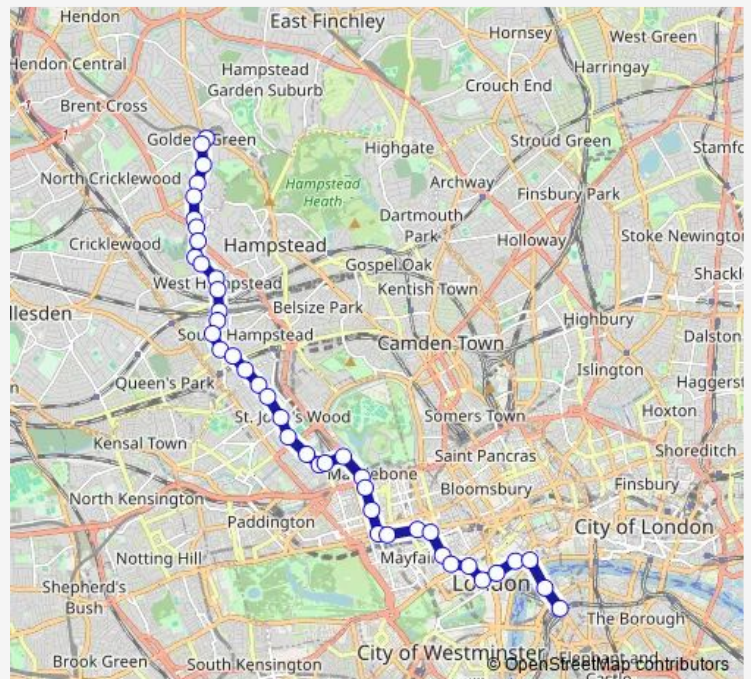

Boundary Road South Hampstead

Carlton Hill

Marlborough Place

Route schedule

Golders Green Station — Waterloo Station / Waterloo Road

Monday 00:03-23:35

Tuesday 00:03-23:35

Wednesday 00:03-23:35

Thursday 00:03-23:35

Friday 00:03-23:54

Saturday 00:24-23:54

Sunday 00:24-23:35

Route info

Direction: Golders Green Station

Stops: 42

Trip Duration: 1 hour 11 min

42 stops

[Open route schedule](#)

Waterloo Station / Tenison Way

Waterloo Bridge / South Bank

Lancaster Place

Savoy Street

Bedford Street

Charing Cross

Thursday 00:09-23:57

Friday 00:09-23:51

Saturday 00:03-23:51

Sunday 00:03-23:57

Route info

Direction: Waterloo Station / Tenison Way

Stops: 42

Trip Duration: 1 hour 7 min