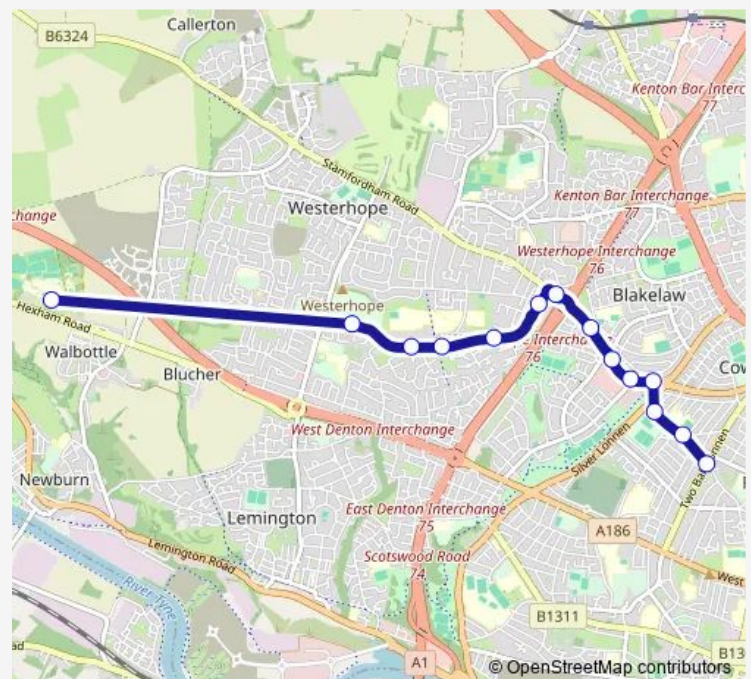

Direction

Walbottle Academy — Two Ball Lonnen - Lonnen Avenue

14 stops

[Open route schedule](#)

Walbottle Academy

West Denton Way-Fire Station

West Denton Way - Shops

West Denton Way-Social Club

West Denton Way-Northumbria Walk

West Denton Way-Gofton Walk

Stamfordham Road-Western By Pass

Stamfordham Road-Footbridge

Stamfordham Road - Fulwell Green

Stamfordham Road-Barclay Place

Stamfordham Road-Viewforth Grove

Netherby Drive

Netherby Drive-Heatherslaw Road

Two Ball Lonnen - Lonnen Avenue

Route schedule

Walbottle Academy — Two Ball Lonnen - Lonnen Avenue

Monday 14:42

Tuesday 14:42

Wednesday 14:42

Thursday 14:42

Friday 14:42

Saturday —

Sunday —

Route info

Direction: Walbottle Academy

Stops: 14

Trip Duration: 0 hour 23 min