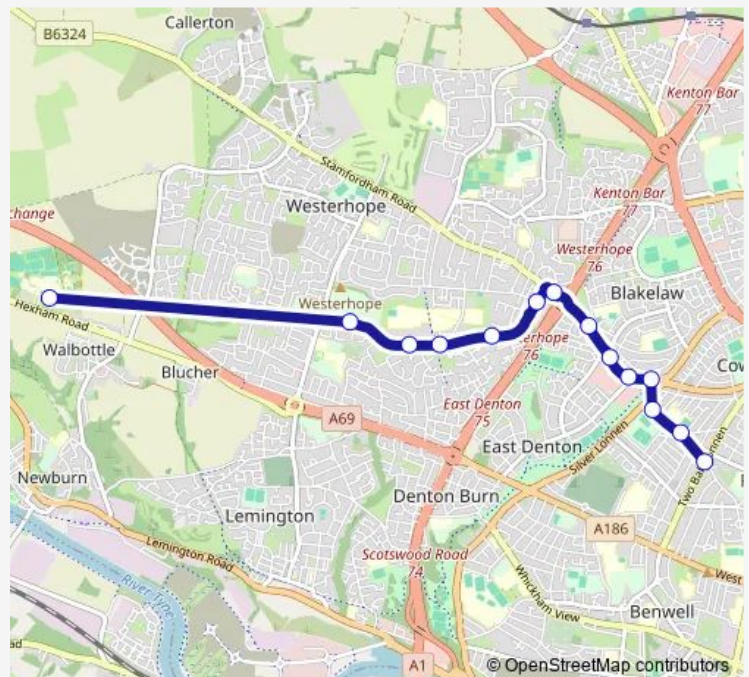

Bus 139

[Go to website](#)

Direction

Walbottle Academy — Two Ball Lonnen - Lonnen Avenue

14 stops

[Open route schedule](#)

Walbottle Academy

West Denton Way-Fire Station

Stamfordham Road-Barclay Place

Stamfordham Road-Viewforth Grove

Netherby Drive

Netherby Drive-Heatherslaw Road

Two Ball Lonnen - Lonnen Avenue

Route schedule

Walbottle Academy — Two Ball Lonnen - Lonnen Avenue

Monday 14:42

Tuesday 14:42

Wednesday 14:42

Thursday 14:42

Friday 14:42

Saturday —

Sunday —

Route info

Direction: Walbottle Academy

Stops: 14

Trip Duration: 0 hour 23 min

139 Bus time schedules and route maps are available in an offline PDF at busmaps.com. Use the busmaps.com website to see live bus times, train schedule or subway schedule, and step-by-step directions for all public transit in Newcastle upon Tyne