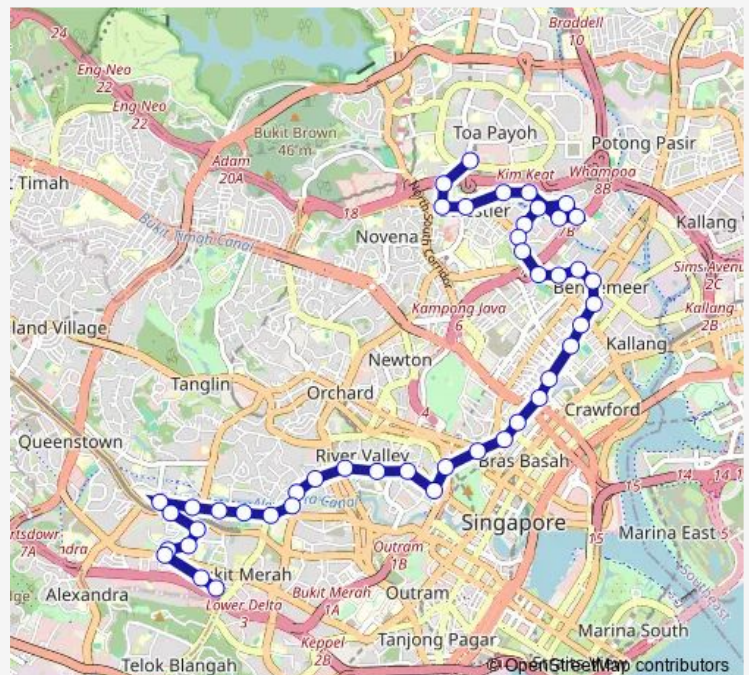

Thursday 05:30

Friday 05:30

Saturday 05:40

Sunday 05:40

Route info

Direction: Toa Payoh Int

Stops: 45

Trip Duration: 1 hour 10 min

Monday 05:30

Tuesday 05:30

Wednesday 05:30

Thursday 05:30

Friday 05:30

Saturday 05:30

Sunday 05:30

Route info

Direction: Bt Merah Int

Stops: 41

Trip Duration: 1 hour 7 min

Broadway Hotel

Aft Farrer Pk Stn Exit G

Sri Vadapathira K Tp

S'pore Khalsa Assn

S'pore Indian Assn