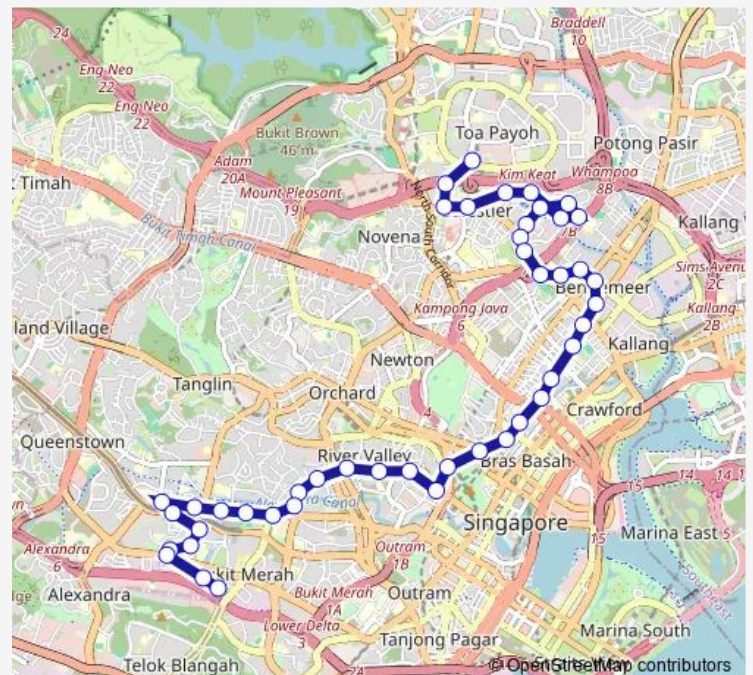

### Route schedule

Toa Payoh Int — Bt Merah Int

Monday	05:30
Tuesday	05:30
Wednesday	05:30
Thursday	05:30
Friday	05:30
Saturday	05:40
Sunday	05:40

### Route info

Direction: Toa Payoh Int

Stops: 45

Trip Duration: 1 hour 10 min

139

BusMaps

JLN Besar STN Exit A

Ibis S'Pore ON Bencoolen