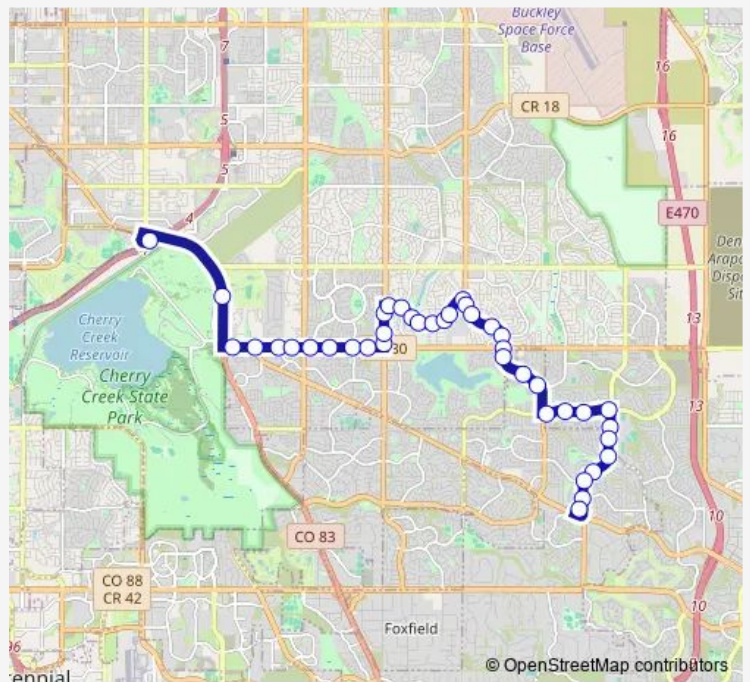

Bus 139 Quincy Avenue

[Go to website](#)

Direction
 Nine Mile Station Gate B — Smoky Hill Rd & Picadilly Pnr
 40 stops
[Open route schedule](#)

- Nine Mile Station Gate B
- S Parker Rd & Lehigh Ave
- Quincy Ave & S Atchison Way
- Quincy Ave & Smoky Hill Rd
- Quincy Ave & Pheasant Run Pkwy
- Quincy Ave & S Fraser St
- Quincy Ave & S Chambers Way
- Quincy Ave & S Jasper St
- Quincy Ave & S Memphis St
- Quincy Ave & S Nucla St
- S Buckley Rd & Quincy Ave
- S Buckley Rd & Princeton Dr
- S Buckley Rd & Nassau Dr
- Mansfield Ave & S Pagosa St
- Mansfield Ave & S Richfield St
- Mansfield Ave & S Rifle Way
- Mansfield Ave & S Telluride Ct
- Mansfield Ave & S Truckee Ct
- Mansfield Ave & Nassau Dr
- Mansfield Ave & Loyola Dr
- Mansfield Ave & S Yampa St

Route schedule
 Nine Mile Station Gate B — Smoky Hill Rd & Picadilly Pnr

| | |
|-----------|-------------|
| Monday | 04:56-22:56 |
| Tuesday | 04:56-22:56 |
| Wednesday | 04:56-22:56 |
| Thursday | 04:56-22:56 |
| Friday | 04:56-22:56 |
| Saturday | 05:56-21:56 |
| Sunday | 05:56-21:56 |

Route info
 Direction: Nine Mile Station Gate B
 Stops: 40
 Trip Duration: 0 hour 27 min

139 — Quincy Avenue

S Reservoir Rd & Mansfield Ave

3900 Block S Reservoir Rd

S Reservoir Rd & S Ceylon Way

S Reservoir Rd & Princeton Dr

Trip Duration: 0 hour 30 min

Mansfield Ave & S Rifle Way

Mansfield Ave & S Richfield St

Mansfield Ave & Milan Cir

S Buckley Rd & Nassau Dr

S Buckley Rd & Princeton Dr

S Buckley Rd & Quincy Ave

Quincy Ave & S Buckley Rd