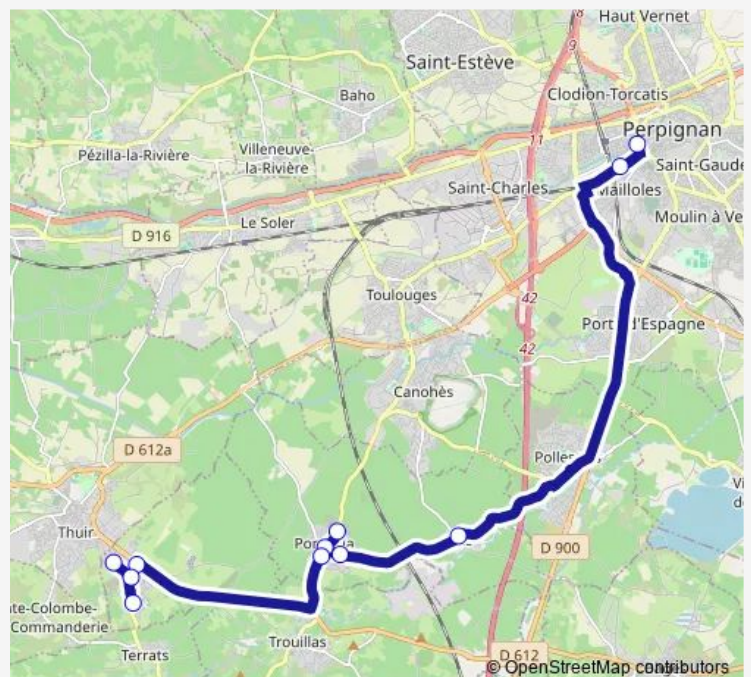

### Direction

Lycée Arago — Mimosas

11 stops

[Open route schedule](#)

Lycée Arago

Bon Secours

Nyls

Jardin Exotique

### Route schedule

Lycée Arago — Mimosas

Monday 16:05-18:05

Tuesday 16:05-18:05

Wednesday 12:05

Thursday 16:05-18:05

Friday 16:05-18:05

Saturday —

### Route info

Direction: Lycée Arago

Stops: 11

Trip Duration: 0 hour 56 min

**Direction**

Mimosas — Pyrénées

6 stops

[Open route schedule](#)