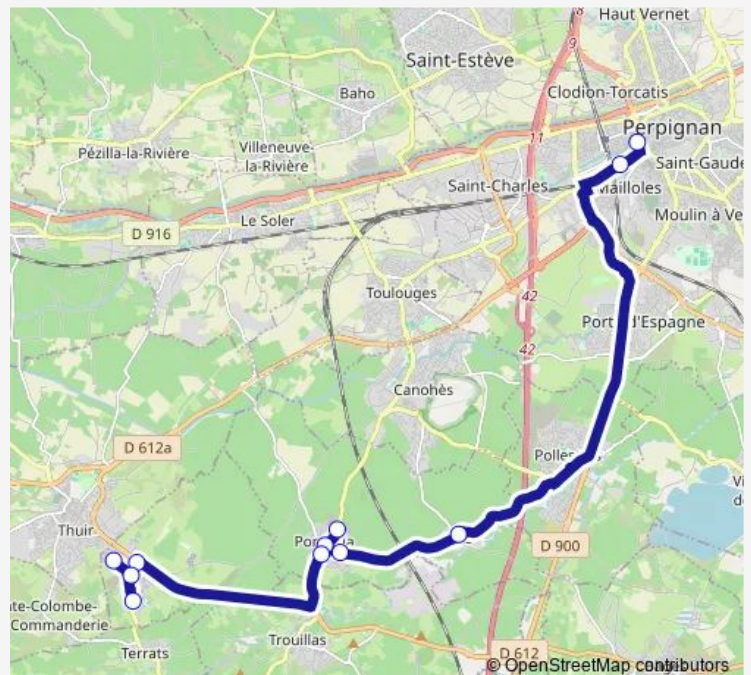

Direction

Lycée Arago — Mimosas

11 stops

[Open route schedule](#)

Lycée Arago

Bon Secours

Nyls

Jardin Exotique

Lycée Arago — Mimosas

Monday 16:05-18:05

Tuesday 16:05-18:05

Wednesday 12:05

Thursday 16:05-18:05

Friday 16:05-18:05

Saturday —

Sunday —

Route info

Direction: Lycée Arago

Stops: 11

Trip Duration: 1 hour 0 min

Direction

Mimosas — Pyrénées

6 stops

[Open route schedule](#)