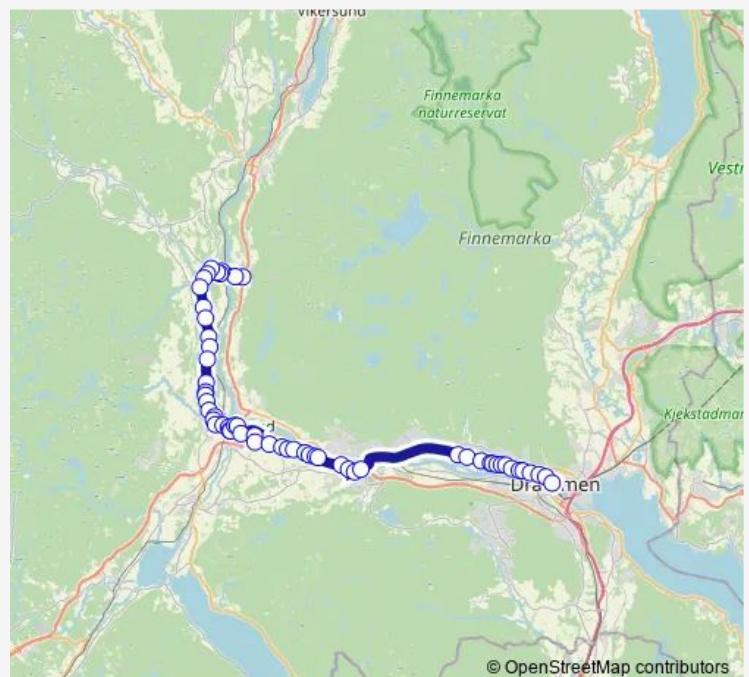

Route schedule

Eiker vgs. — Fevang

Monday 15:35

Tuesday 15:35

Wednesday 14:40

Thursday 15:35

Friday 15:35

Saturday —

Sunday —

Route info

Direction: Eiker vgs.

Stops: 18

Trip Duration: 0 hour 14 min

139 — Åmot - Drammen

Direction

Åssiden vgs. — Eiker vgs.