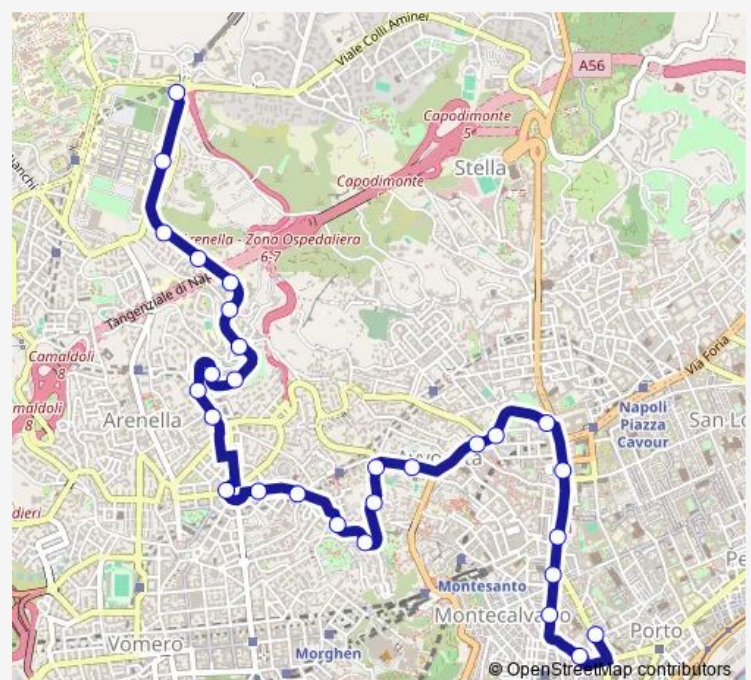

Salvator Rosa - Istituto Vico

Salvator Rosa-Pontecorvo

Salvator Rosa-Cavone

Route schedule

Ospedale Cardarelli — Monteoliveto - Federico II - Architettura

Monday 05:30-24:00

Tuesday 06:00-24:00

Wednesday 06:00-24:00

Thursday 05:30-24:00

Friday 05:30-24:00

Saturday 05:30-24:00

Sunday 05:30-24:00

Route info

Direction: Ospedale Cardarelli

Stops: 28

Trip Duration: 0 hour 45 min

Monteoliveto - Federico II - Architettura — Ospedale Cardarelli

29 stops

[Open route schedule](#)

Monteoliveto - Federico II - Architettura

Sant'Anna DEI Lombardi

Dante - Port'Alba

Conte DI Ruvo

Costantinopoli

Thursday 05:57-00:30⁺¹

Friday 05:57-00:30⁺¹

Saturday 05:57-00:30⁺¹

Sunday 05:57-00:30⁺¹

Route info

Direction: Monteoliveto - Federico II - Architettura

Stops: 29

Trip Duration: 0 hour 35 min