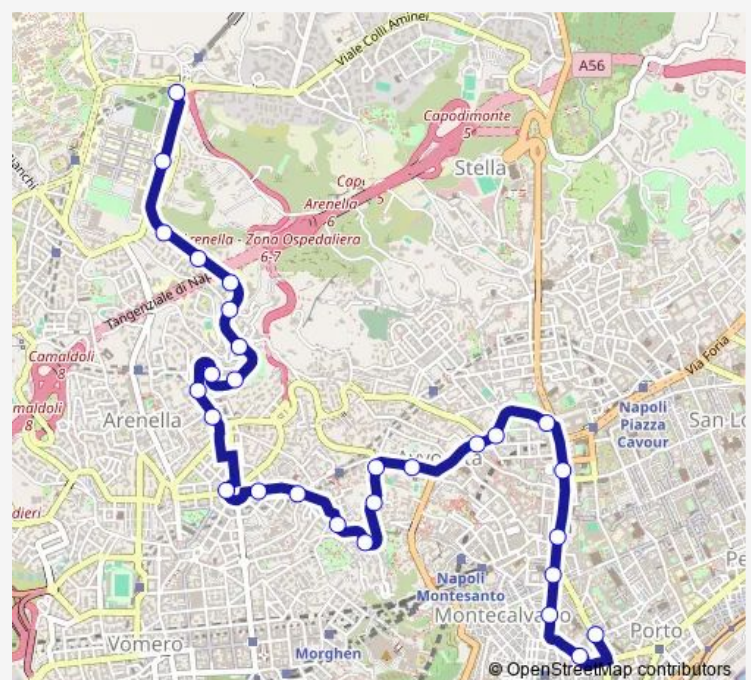

Salvator Rosa - Istituto Vico

Salvator Rosa-Pontecorvo

Salvator Rosa-Cavone

Route schedule

Ospedale Cardarelli — Monteoliveto - Federico II - Architettura

Monday 05:30-24:00

Tuesday 06:00-24:00

Wednesday 06:00-24:00

Thursday 05:30-24:00

Friday 05:30-24:00

Saturday 05:30-24:00

Sunday 05:30-24:00

Route info

Direction: Ospedale Cardarelli

Stops: 28

Trip Duration: 0 hour 36 min

Monteoliveto - Federico II - Architettura — Ospedale Cardarelli

29 stops

[Open route schedule](#)

Monteoliveto - Federico II - Architettura

Sant'Anna DEI Lombardi

Dante - Port'Alba

Conte DI Ruvo

Costantinopoli