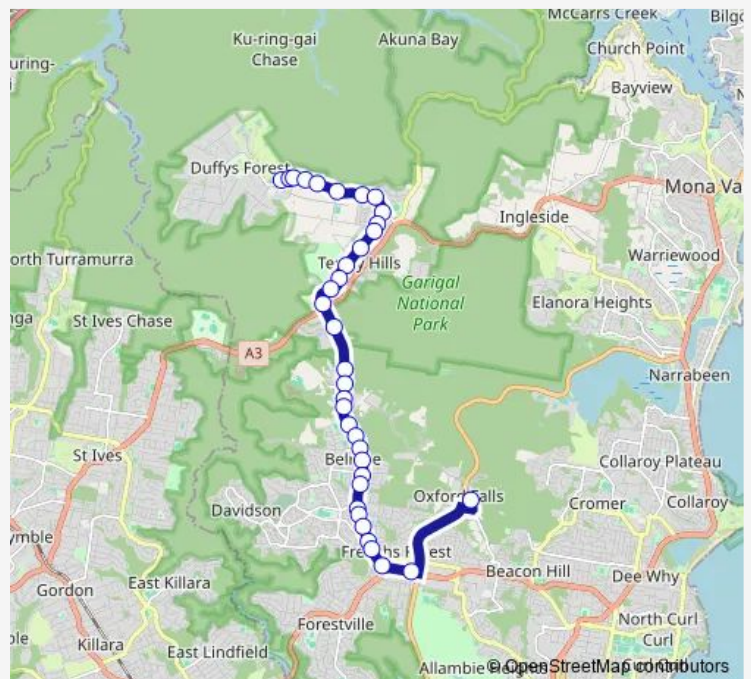

Sydney Japanese School

Booralie Rd After Echunga Rd

Booralie Rd At Kulgoa Cres

Booralie Rd At Booligal Rd

96 Booralie Rd

Booralie Rd Opp Kallaroo Rd

Booralie Rd At Burruga Av

Terrey Hills Nursing Home, Booralie Rd

Myoora Rd Before Mona Vale Rd

Forest Way Opp Garigal Rd

Forest Way Opp Bundaleer St

Forest Way Opp Waldon Rd

Glenaeon Retirement Village, Forest Way

Route schedule

Sydney Japanese School — Oxford Falls Grammar School, Oxford Falls Rd

Monday	08:18
Tuesday	08:18
Wednesday	08:18
Thursday	08:18
Friday	—
Saturday	—
Sunday	—

Route info

Direction: Sydney Japanese School

Stops: 35

Trip Duration: 0 hour 32 min

Forest Way At Glenaeon Av

Wesley Gardens, Forest Way

Forest Way At Adams St

Wareham Reserve, Forest Way

Forest Way Opp Forestway Shopping Centre

Warringah Rd At Bantry Bay Rd

Oxford Falls Grammar School, Oxford Falls Rd

139 School Bus time schedules and route maps are available in an offline PDF at busmaps.com. Use the busmaps.com website to see live bus times, train schedule or subway schedule, and step-by-step directions for all public transit in Sydney