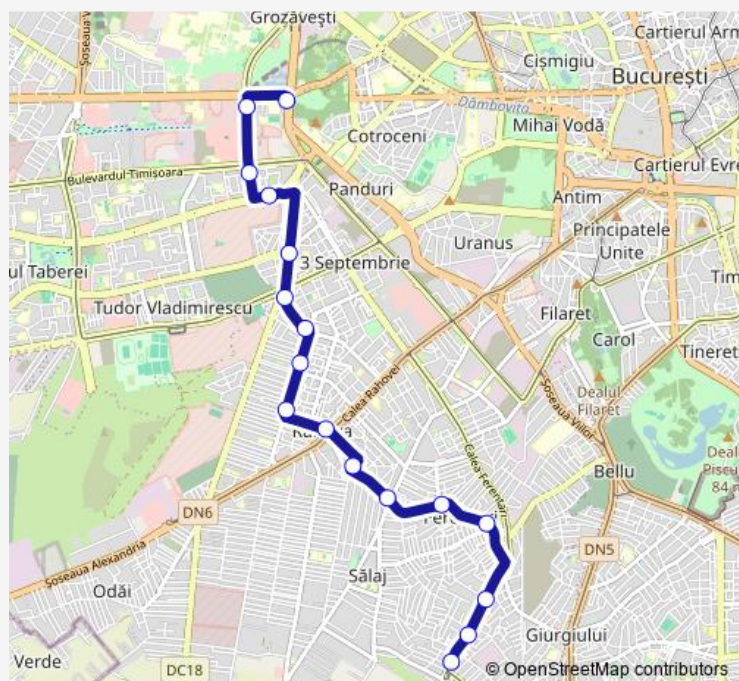

Tuesday 04:30-22:25

Wednesday 04:30-22:25

Thursday 04:30-22:25

Friday 04:30-22:25

Saturday 04:55-22:25

Sunday 04:55-22:25

Route info

Direction: Zetarilor

Stops: 17

Trip Duration: 0 hour 20 min

Direction

Piata Leul — Zetarilor

17 stops

[Open route schedule](#)

Piata Leul

Piata Danny Huwe