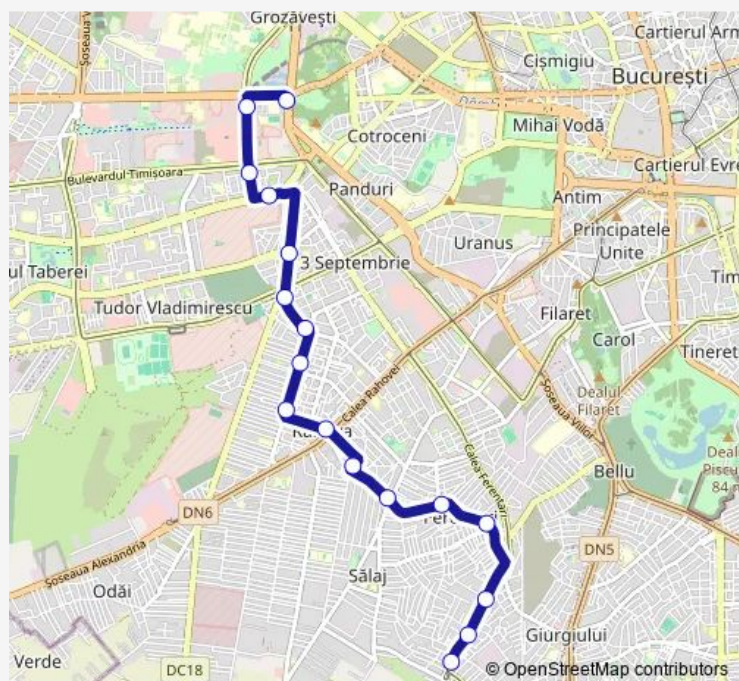

Tuesday 04:55-22:25

Wednesday 04:55-22:25

Thursday 04:55-22:25

Friday 04:55-22:25

Saturday 04:55-22:25

Sunday 04:55-22:25

Route info

Direction: Zetarilor

Stops: 17

Trip Duration: 0 hour 30 min

Direction

Piata Leul — Zetarilor

17 stops

[Open route schedule](#)

Piata Leul

Piata Danny Huwe