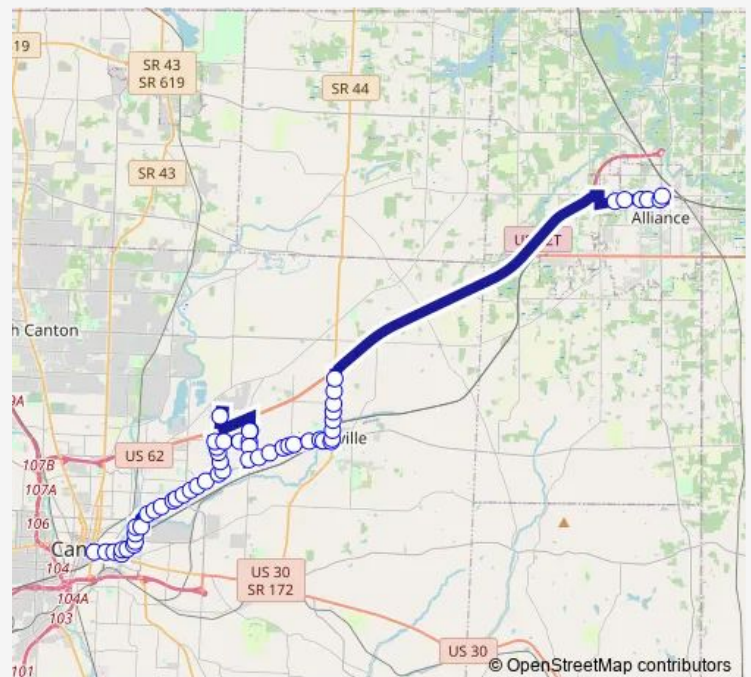

Wednesday 05:45-20:45

Thursday 05:45-20:45

Friday 05:45-20:45

Saturday 05:45-20:45

Sunday —

Route info

Direction: Cornerstone Transit Center

Stops: 56

Trip Duration: 0 hour 55 min

139 — Downtown Canton - Louisville Allian

Mahoning RD AND Millvale AVE Ne

Millvale AVE AND 30th ST Ne

Millvale AND 34th ST Ne

Millvale AVE AND Cedar Oaks Ne

Millvale AVE AND Lesh ST Ne

Lesh ST NE AT Srccc

Lesh ST AND Homeland AVE Ne

Lesh ST AND Broadway AVE Ne

Broadway AVE NE AT Peach St

Amazon

Peach ST NE AND Broadway AVE Ne

Broadway AVE AND Clay ST Ne

Broadway AVE AND Louisville ST Ne

Thursday 05:45-20:45

Friday 05:45-20:45

Saturday 05:45-20:45

Sunday —

Route info

Direction: Alliance Transit Center

Stops: 54

Trip Duration: 0 hour 55 min