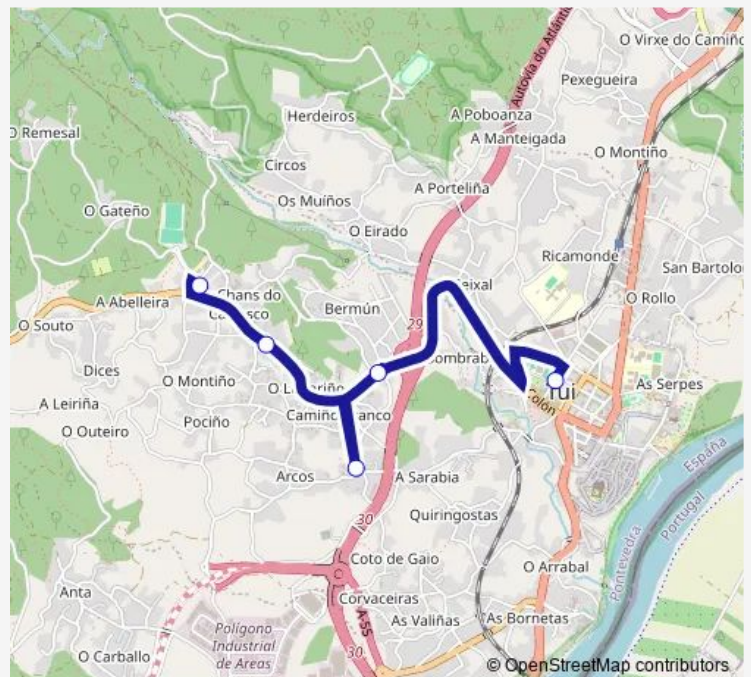

Bus Xg859009 IES San Paio-Ceip de Randufe

[Go to website](#)

Direction

IES San Paio — Ceip De Randufe

5 stops

[Open route schedule](#)

IES San Paio

Pousa Do Bispo

Thursday 14:30

Friday 14:30

Saturday —

Sunday —

Route info

Direction: IES San Paio

Stops: 5

Trip Duration: 0 hour 10 min

Xg859009 — IES San Paio-Ceip de Randufe

Direction

Ceip De Randufe — IES San Paio

5 stops

[Open route schedule](#)

Ceip De Randufe

Cruceiro DO Monte

Randufe Cruz

Pousa Do Bispo

IES San Paio

Route schedule

Ceip De Randufe — IES San Paio

Monday	08:05-16:05
Tuesday	08:05
Wednesday	08:05
Thursday	08:05
Friday	08:05
Saturday	—
Sunday	—

Route info

Direction: Ceip De Randufe