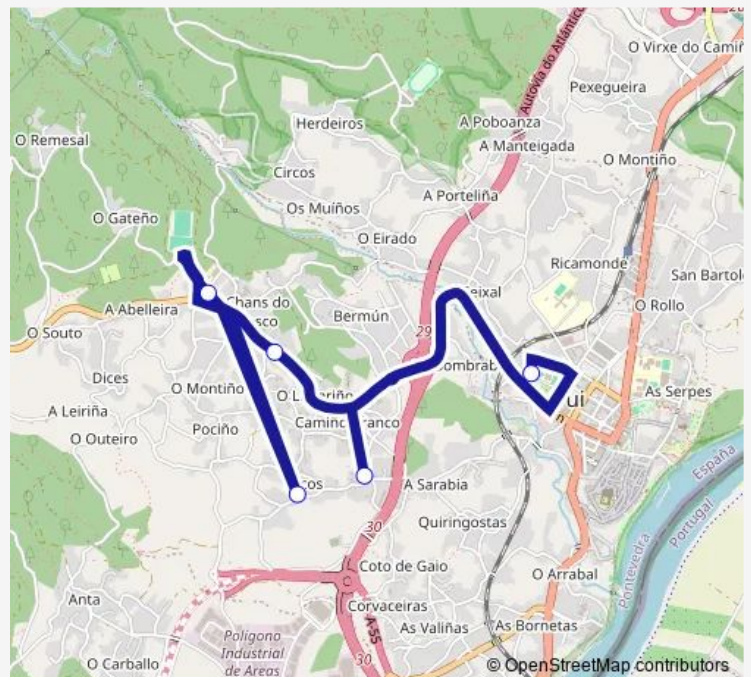

Bus XG859009 IES San Paio-Randufe cruz

[Go to website](#)

Direction

Randufe Cruz — IES San Paio

5 stops

[Open route schedule](#)

Randufe Cruz

Randufe Colexio

Thursday —

Friday 08:25

Saturday —

Sunday —

Route info

Direction: Randufe Cruz

Stops: 5

Trip Duration: 0 hour 15 min

XG859009 — IES San Paio-Randufe cruz

Direction

IES San Paio — Randufe Cruz

5 stops

[Open route schedule](#)

IES San Paio

Ceip De Randufe

Cruceiro DO Monte

Randufe Colexio

Randufe Cruz

Route schedule

IES San Paio — Randufe Cruz

Monday	14:30-18:10
Tuesday	14:30
Wednesday	14:30
Thursday	—
Friday	14:30
Saturday	—
Sunday	—

Route info

Direction: IES San Paio

Stops: 5