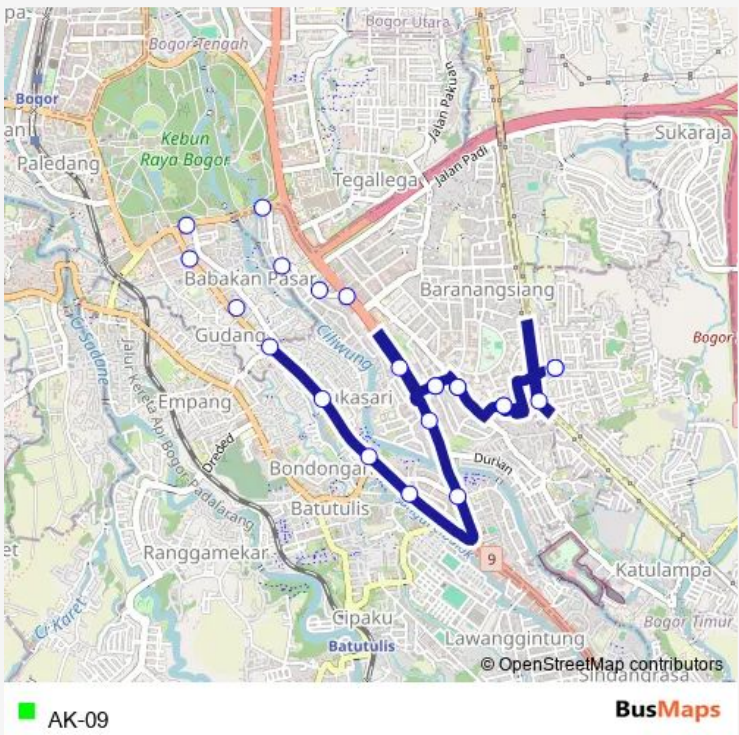

**Direction**  
 Perumahan Baranangsiang Indah — Perumahan Baranangsiang Indah

23 stops

[Open route schedule](#)

- Perumahan Baranangsiang Indah
- ATM Cimb Niaga (Indomaret Lingkar Bogor Utara (Tmgr))
- SDN Duta Pakuan
- Tilukopi
- Villa Duta Pharmacies
- Nike Factory Store
- Masjid Raya Kota Bogor
- Jl. Sambu
- Jl. Bangka
- SDN Bangka 3
- Plaza Bogor
- Suryakencana
- The 101 Bogor Suryakencana
- Gg. Aut
- RS Vania
- Jl. Batu Tulis
- Jl. Sukasari - Toko Sepatu Milano
- Jl. Sukasari
- Kesatuan
- Villa Duta Pharmacies
- Tilukopi

**Route schedule**  
 Perumahan Baranangsiang Indah — Perumahan Baranangsiang Indah

Monday	00:00-23:50
Tuesday	00:00-23:50
Wednesday	00:00-23:50
Thursday	00:00-23:50
Friday	00:00-23:50
Saturday	00:00-23:50
Sunday	00:00-23:50

**Route info**

Direction: Perumahan Baranangsiang Indah

Stops: 23

Trip Duration: 0 hour 22 min

SDN Duta Pakuan

Perumahan Baranangsiang Indah

AK-09 Bus time schedules and route maps are available in an offline PDF at [busmaps.com](https://busmaps.com). Use the [busmaps.com](https://busmaps.com) website to see live bus times, train schedule or subway schedule, and step-by-step directions for all public transit in Cibinong

The schedule is provided in the local timezone. Times with "(+1)" indicate departures on the next day.

PDF file created on 2025-01-16

2024 BusMaps.com - All Rights Reserved