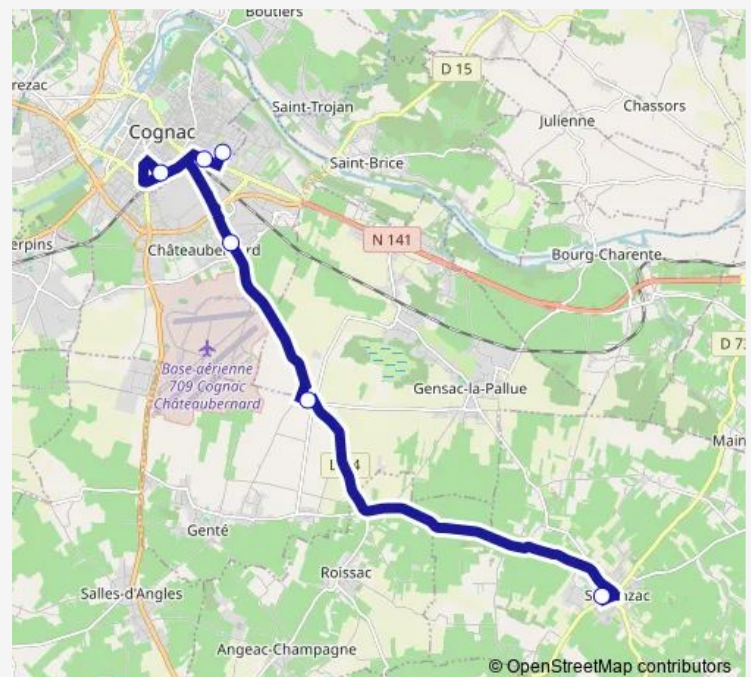

Bus Seg01 Segonzac 01

[Go to website](#)

Direction

Gare D'Echanges - Correspondances — College Font-Belle

8 stops

[Open route schedule](#)

Gare D'Echanges - Correspondances

Lycee Louis Delage

College Felix Gaillard

Rond-Point DE L'Europe

LES SIX Chemins

Roissac abribus

Lycee Claire Champagne

College Font-Belle

Route schedule

Gare D'Echanges - Correspondances — College Font-Belle

Monday 07:45

Tuesday 07:45

Wednesday 07:45

Thursday 07:45

Friday 07:45

Saturday —

Sunday —

Route info

Direction: Gare D'Echanges - Correspondances

Stops: 8

Trip Duration: 0 hour 37 min

Seg01 — Segonzac 01

Direction

Lycee Claire Champagne — College Felix Gaillard

6 stops

[Open route schedule](#)