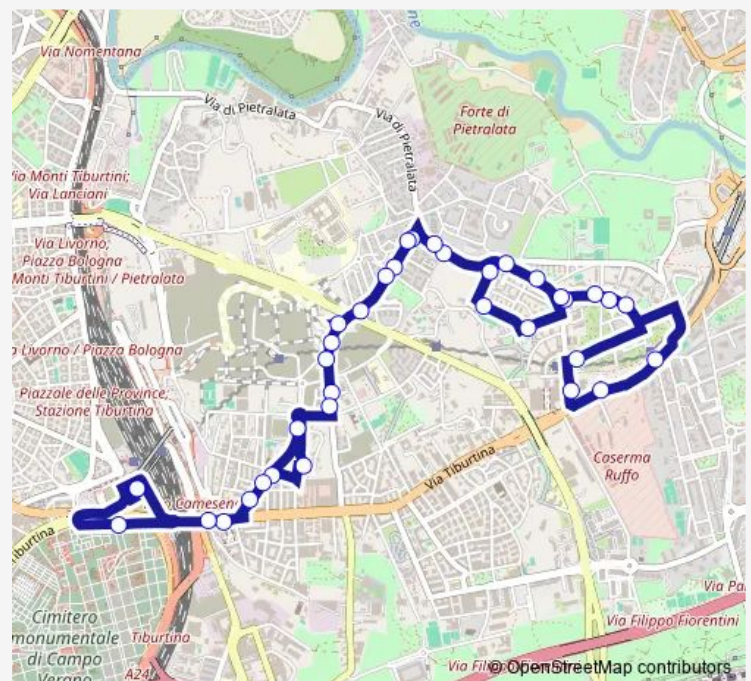

Thursday —

Friday —

Saturday —

Sunday 05:30-23:45

Route info

Direction: STAZ.NE TIBURTINA (MB)

Stops: 36

Trip Duration: 0 hour 29 min

111F

BusMaps

Tondi/Montalbani

Tondi/Pietralata

Pietralata/Silvano

Pietralata/Messi D'Oro

Pietralata/Casale Pietralata

Durantini/Pietralata