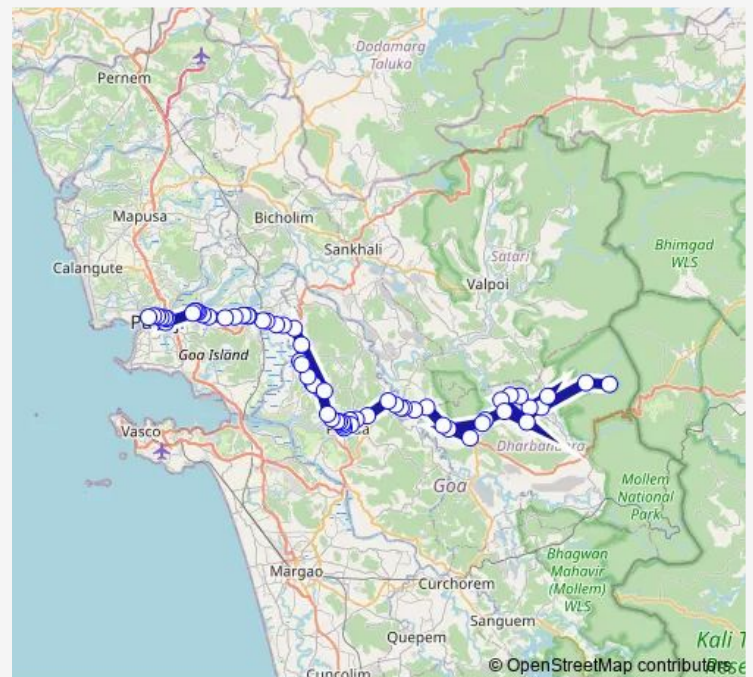

Bus PNJ68 Panaji MKT - Tamdi Surla via Ponda

[Go to website](#)

Direction

Tambdi Surla — Panaji Market

64 stops

[Open route schedule](#)

Tambdi Surla

Dharge

Tayde

Bolkarne

Murge School

Agloti

Kumarwada

Nave

Sacorda

Udalshe

Shivde

Talsai

Piliem

Dharbandora

Sanjivani Sugar Factory

Usgao Tisk

M.R.F.

Nestle

Holy Cross

Chowgule Workshop

Khandepar

Route schedule

Tambdi Surla — Panaji Market

Monday 07:05

Tuesday 07:05

Wednesday 07:05

Thursday 07:05

Friday 07:05

Saturday 07:05

Sunday 07:05

Route info

Direction: Tambdi Surla

Stops: 64

Trip Duration: 2 hour 25 min

PNJ68 — Panaji MKT - Tamdi Surla via Ponda