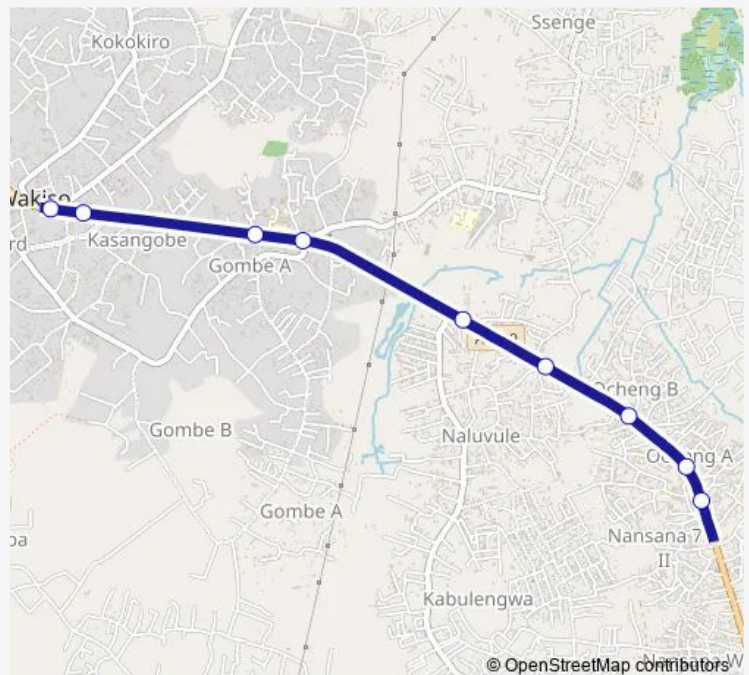

Bus WA016 Nansana Yesu Amala Stage-Wakiso

[Go to website](#)**Direction**

Kobil Petro Station (Wakiso) — Masaba General Hardware

9 stops

[Open route schedule](#)

Kobil Petro Station (Wakiso)

Majab

Smart Oils

Kafene

Hawa Secondary School

Kyambuka

Kyewamala

Builders World Hardware

Masaba General Hardware

Route schedule

Kobil Petro Station (Wakiso) — Masaba General Hardware

Monday 06:30-19:00

Tuesday 06:30-19:00

Wednesday 06:30-19:00

Thursday 06:30-19:00

Friday 06:30-19:00

Saturday 06:30-19:00

Sunday 06:30-19:00

Route info

Direction: Kobil Petro Station (Wakiso)

Stops: 9

Trip Duration: 0 hour 14 min

■ WA016 — Nansana Yesu Amala Stage-Wakiso

BusMaps

WA016 Bus time schedules and route maps are available in an offline PDF at busmaps.com. Use the busmaps.com website to see live bus times, train schedule or subway schedule, and step-by-step directions for all public transit in Wakiso