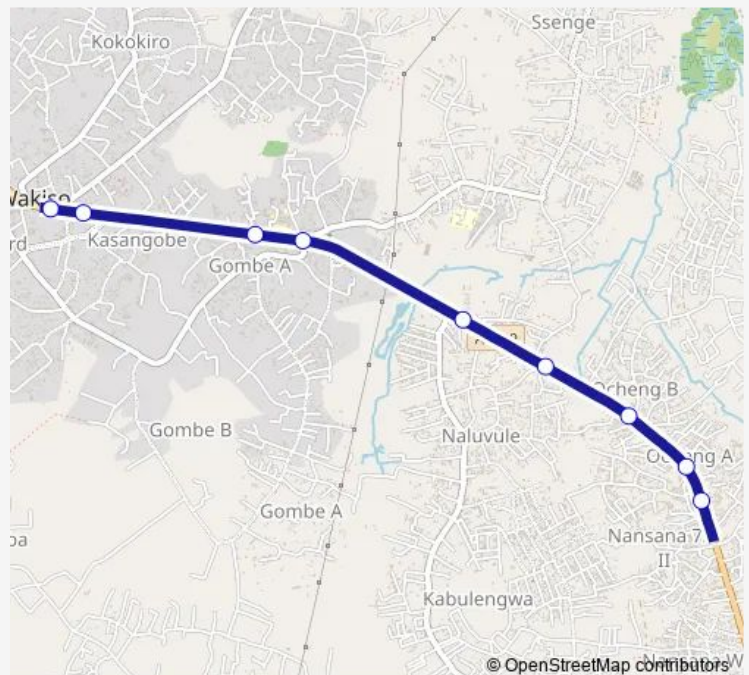

### Direction

Kobil Petro Station (Wakiso) — Masaba General Hardware

9 stops

[Open route schedule](#)

Kobil Petro Station (Wakiso)

Majab

Smart Oils

Kafene

### Route schedule

Kobil Petro Station (Wakiso) — Masaba General Hardware

Monday 06:30-19:00

Tuesday 06:30-19:00

Wednesday 06:30-19:00

Thursday 06:30-19:00

Friday 06:30-19:00

Saturday 06:30-19:00

### Route info

Direction: Kobil Petro Station (Wakiso)

Stops: 9

Trip Duration: 0 hour 14 min

■ Wa016 — Nansana Yesu Amala Stage-Wakiso

Wa016 Bus time schedules and route maps are available in an offline PDF at [busmaps.com](https://busmaps.com). Use the [busmaps.com](https://busmaps.com) website to see live bus times, train schedule or subway schedule, and step-by-step directions for all public transit in Wakiso