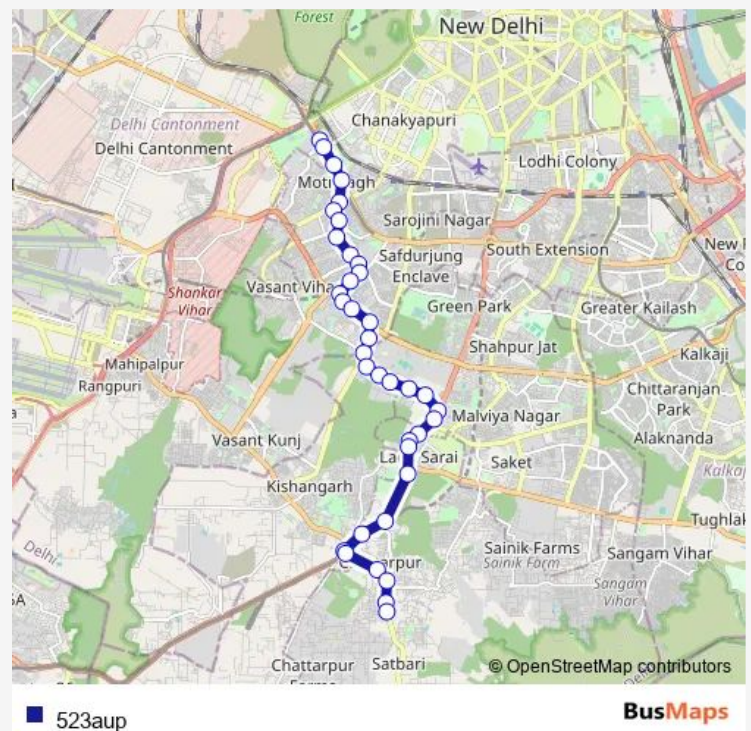

Thursday 06:32-22:02

Friday 06:32-22:02

Saturday 06:32-22:02

Sunday 06:32-22:02

Route info

Direction: Dhaura Kuan Arsd College

Stops: 37

Trip Duration: 0 hour 56 min