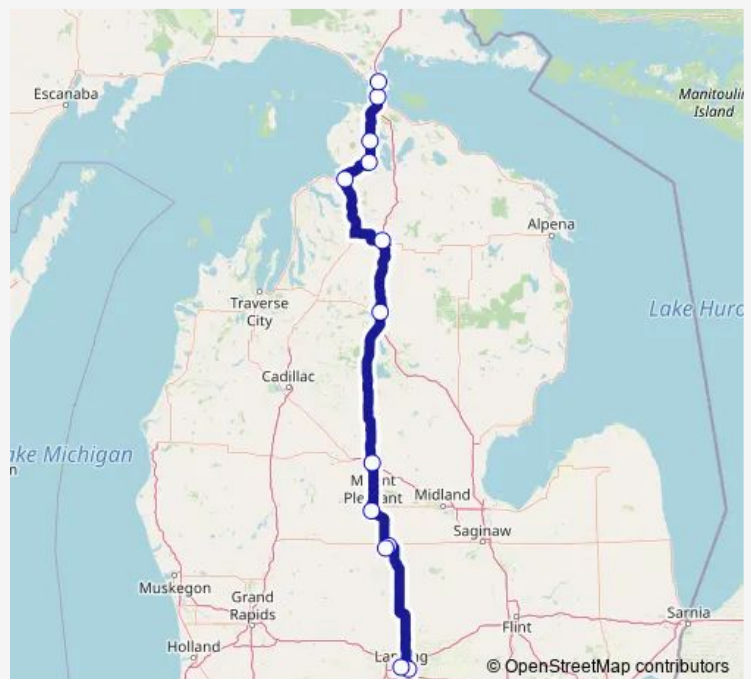

Gaylord, MI (I-75 Exit 282 Marathon Gas Station)

Petoskey, MI (Bear Creek Crossings)

Alanson, MI (EZ-Mart)

Pellston, MI (General Store)

Mackinaw City, MI (City Hall)

St. Ignace, MI (Transportation Center)

Route schedule

East Lansing, MI (Bus/Amtrak) — St. Ignace, MI (Transportation Center)

Monday 15:50

Tuesday 15:50

Wednesday 15:50

Thursday 15:50

Friday 15:50

Saturday 15:50

Sunday 15:50

Route info

Direction: East Lansing, MI (Bus/Amtrak)

Stops: 13

Trip Duration: 6 hour 35 min

Direction

Detroit, MI (Greyhound Terminal) — East Lansing, MI (Bus/Amtrak)

6 stops

[Open route schedule](#)

Route info

Direction: Detroit, MI (Greyhound Terminal)

Stops: 6

Trip Duration: 3 hour 0 min

Direction

St. Ignace, MI (Transportation Center) — East Lansing, MI (Bus/Amtrak)

13 stops

[Open route schedule](#)