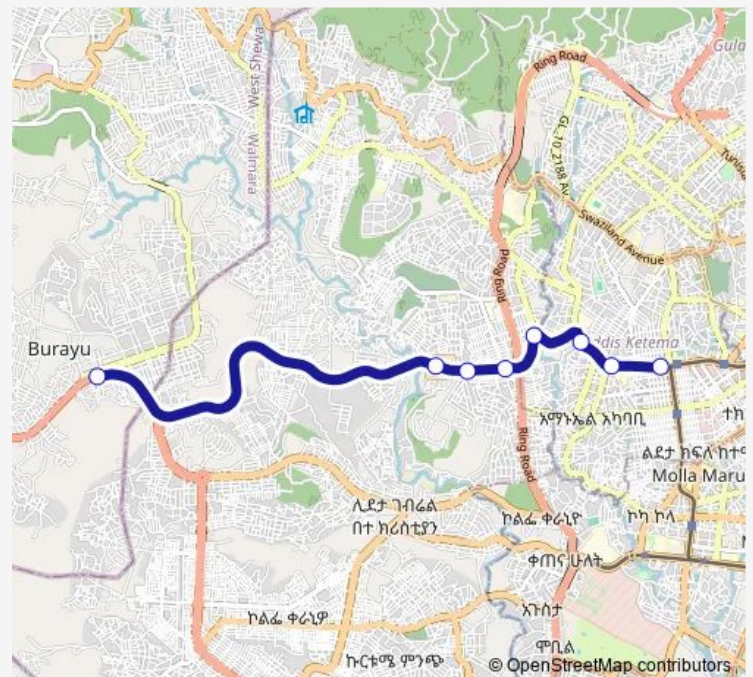

### Route schedule

Merkato — Ashewa Meda

Monday 06:00

Tuesday 06:00

Wednesday 06:00

Thursday 06:00

Friday 06:00

Saturday 06:00

### Route info

Direction: Merkato

Stops: 8

Trip Duration: 1 hour 0 min

B35b — Merkato ↔ Ashewa Meda

**Direction**

Ashewa Meda — Merkato

8 stops