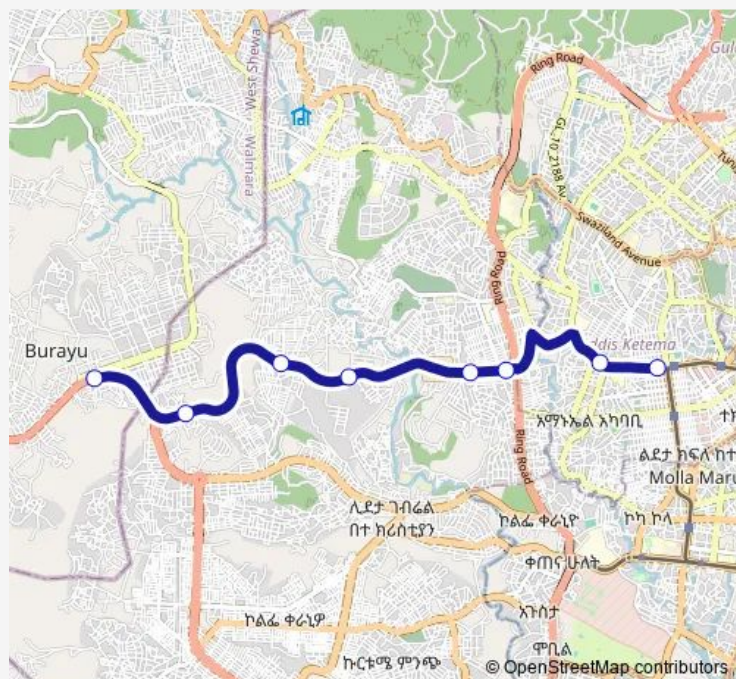

Bus B35B Merkato ↔ Ashewa Meda

[Go to website](#)

Direction

Ashewa Meda — Merkato

8 stops

[Open route schedule](#)

Ashewa Meda

Comprehensive

Luwkanda

18 Mazoria

Abysinia Coffee

Sefere Salam

Mesalemia (Area Police)

Merkato

Route schedule

Ashewa Meda — Merkato

Monday 06:00

Tuesday 06:00

Wednesday 06:00

Thursday 06:00

Friday 06:00

Saturday 06:00

Sunday 06:00

Route info

Direction: Ashewa Meda

Stops: 8

Trip Duration: 0 hour 50 min

B35B — Merkato ↔ Ashewa Meda

Direction

Merkato — Ashewa Meda

8 stops

[Open route schedule](#)