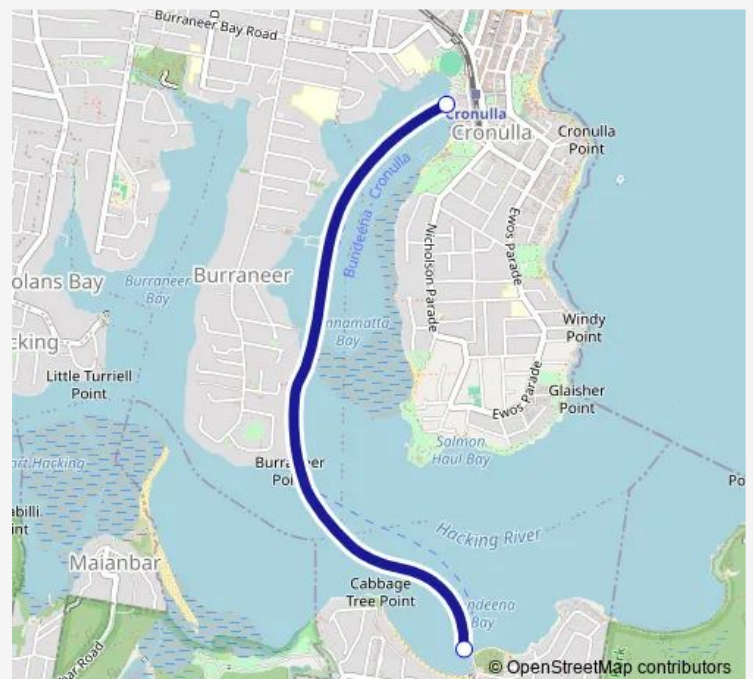

Route schedule

Bundeena Wharf — Cronulla Wharf

Monday	13:00
Tuesday	09:00-19:00
Wednesday	13:00
Thursday	13:00
Friday	13:00
Saturday	—
Sunday	—

Route info

Direction: Bundeena Wharf

Stops: 2

Trip Duration: 0 hour 29 min

Stops: 2

Trip Duration: 0 hour 29 min

Direction

Cronulla Wharf — Bundeena Wharf

2 stops

[Open route schedule](#)

Cronulla Wharf

Bundeena Wharf

Route schedule

Cronulla Wharf — Bundeena Wharf

Monday	12:30
Tuesday	08:30-18:30
Wednesday	12:30
Thursday	12:30
Friday	12:30
Saturday	—
Sunday	—

Route info

Direction: Cronulla Wharf

Stops: 2

Trip Duration: 0 hour 29 min

Monday	05:30-18:30
Tuesday	05:30-18:30
Wednesday	05:30-18:30
Thursday	05:30-18:30
Friday	05:30-18:30
Saturday	08:30-17:30
Sunday	08:30-17:30

Route info

Direction: Cronulla Wharf

Stops: 2

Trip Duration: 0 hour 29 min