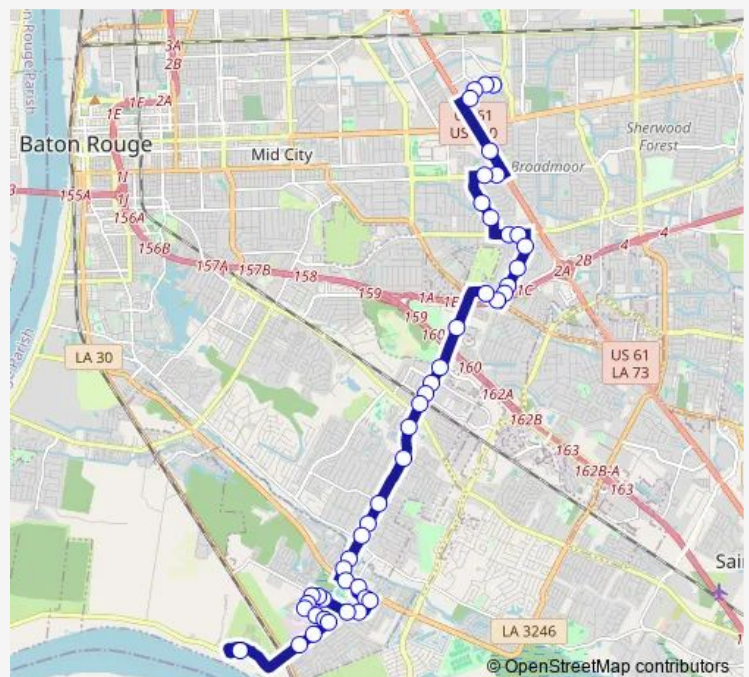

Essen Ln @ Walgreen's - S

Essen Ln @ Picardy - S

Route schedule

Cortana PI Walmart Transfer Center - E — L'Auberge Casino

Monday 06:10-21:00

Tuesday 06:10-21:00

Wednesday 06:10-21:00

Thursday 06:10-21:00

Friday 06:10-21:00

Saturday 06:45-20:23

Sunday 06:10-19:00

Route info

Direction: Cortana PI Walmart Transfer Center - E

Stops: 46

Trip Duration: 0 hour 43 min

Essen

Essen Ln @ Albertsons - S

Staring @ Town South Shopping Center - S

Staring @ Hyacinth Ave - S

Staring @ Boone - S

Staring @ Menlo Drive - S

Staring @ Staring Hill Shopping Center -

Staring Ln @ Stoney Creek Ave - S

Route info

Direction: L'Auberge Casino

Stops: 56

Trip Duration: 0 hour 46 min

Staring @ Hyacinth Ave - N

Staring @ Avis - N

Staring @ Kings Hill - N

Essen Ln @ Albertsons - N