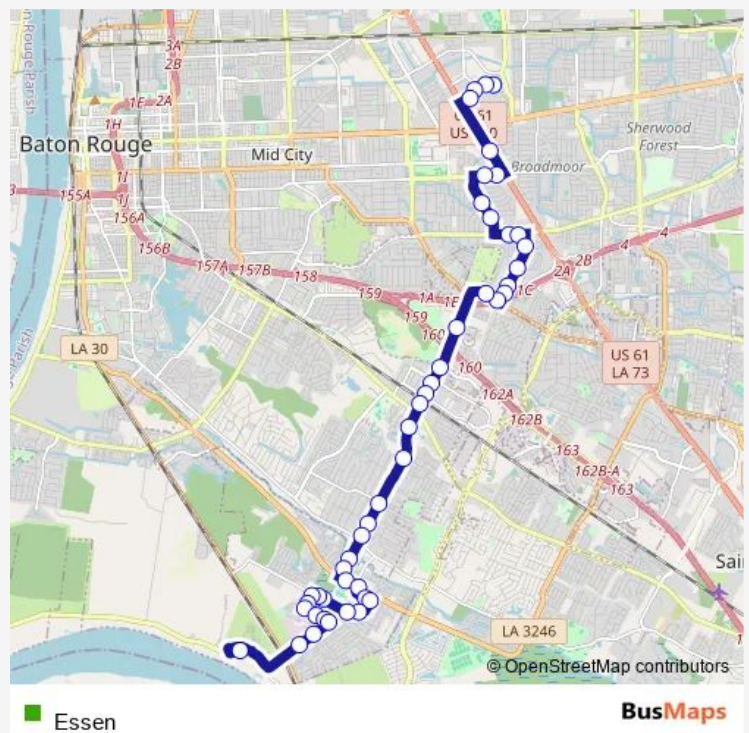

Essen Ln @ Walgreen's - S

Essen Ln @ Picardy - S

### Route schedule

Cortana PI Walmart Transfer Center - E — L'Auberge Casino

Monday 06:10-21:00

Tuesday 06:10-21:00

Wednesday 06:10-21:00

Thursday 06:10-21:00

Friday 06:10-21:00

Saturday 06:45-20:23

### Route info

Direction: Cortana PI Walmart Transfer Center - E

Stops: 46

Trip Duration: 0 hour 43 min

Essen Ln @ Albertsons - S

Staring @ Town South Shopping Center - S

Staring @ Hyacinth Ave - S

Staring @ Boone - S

## Route schedule

L'Auberge Casino — Cortana PI Walmart Transfer Center - E

Monday 06:00-21:00

Tuesday 06:00-21:00

Wednesday 06:00-21:00

Thursday 06:00-21:00

Friday 06:00-21:00

Saturday 06:36-20:36