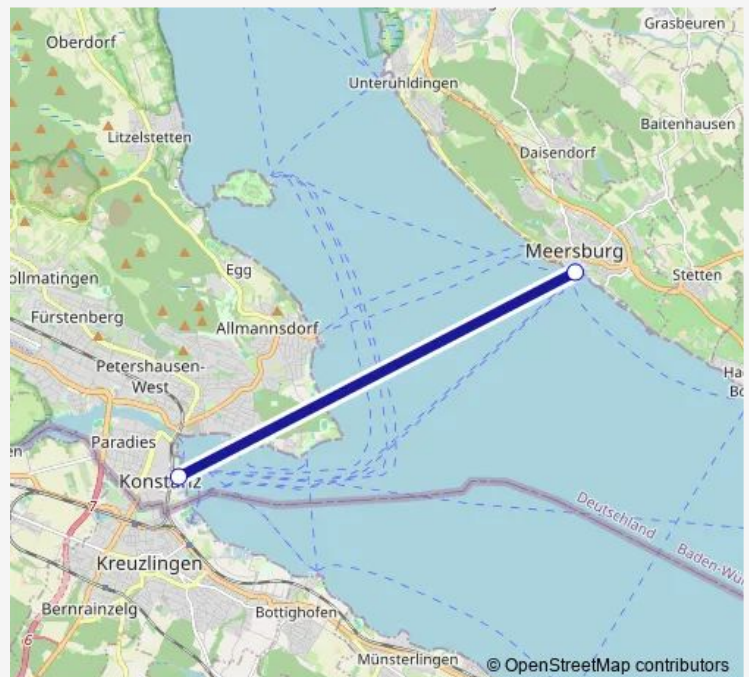

Ferry 416 BAT 416

[Go to website](#)

Direction

undefined — undefined

0 stops

[Open route schedule](#)

Route schedule

undefined — undefined

Monday	17:40
Tuesday	17:40
Wednesday	17:40
Thursday	17:40
Friday	17:40
Saturday	17:40
Sunday	17:40

Route info

Direction:

Stops: 0

Trip Duration: – min

416 — BAT 416

416 Ferry time schedules and route maps are available in an offline PDF at busmaps.com. Use the busmaps.com website to see live bus times, train schedule or subway schedule, and step-by-step directions for all public transit in Konstanz