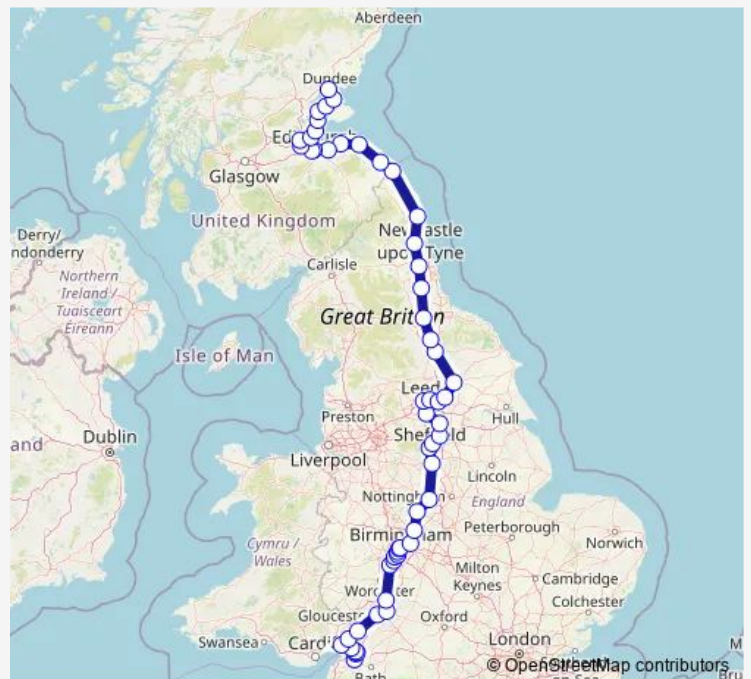

Saturday —

Sunday 10:53

Route info

Direction: Bristol Temple Meads

Stops: 56

Trip Duration: 8 hour 38 min

 CrossCountry — Bristol Temple Meads - Dundee

Derby

Chesterfield

Sheffield

Meadowhall

Swinton (South Yorkshire)

Moorthorpe

Wakefield Westgate

Leeds

Cross Gates

Morpeth

Alnmouth

Berwick-upon-Tweed

Reston

Dunbar

Drem

Prestonpans

Edinburgh