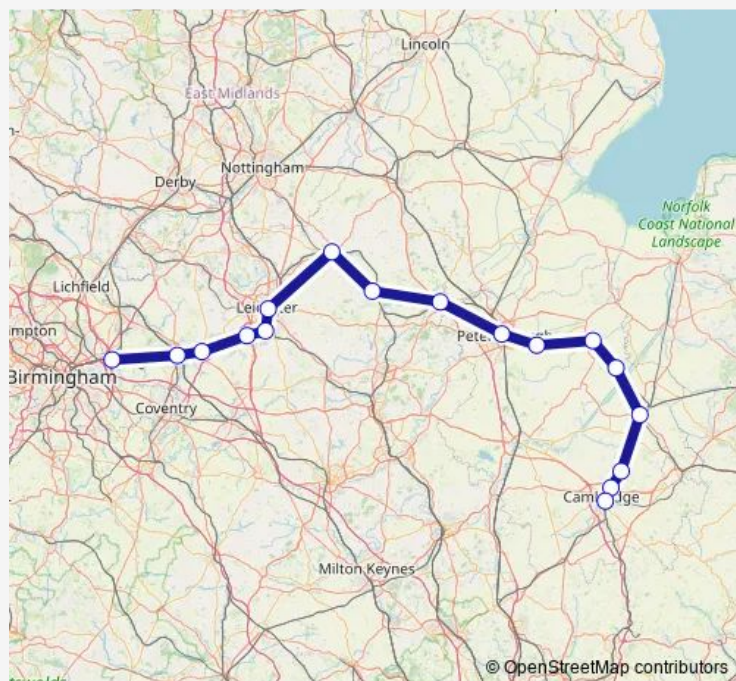

Whittlesea

March

Manea

Ely

Waterbeach

Cambridge North

Cambridge

Route schedule

Coleshill Parkway — Cambridge

Monday —

Tuesday —

Wednesday —

Thursday —

Friday —

Saturday 13:31-20:30

Sunday —

Route info

Direction: Coleshill Parkway

Stops: 17

Trip Duration: 2 hour 35 min

**Direction**

Cambridge — Coleshill Parkway

17 stops

[Open route schedule](#)

Cambridge

Cambridge North

Waterbeach

Ely

Manea

March

Whittlesea

Peterborough