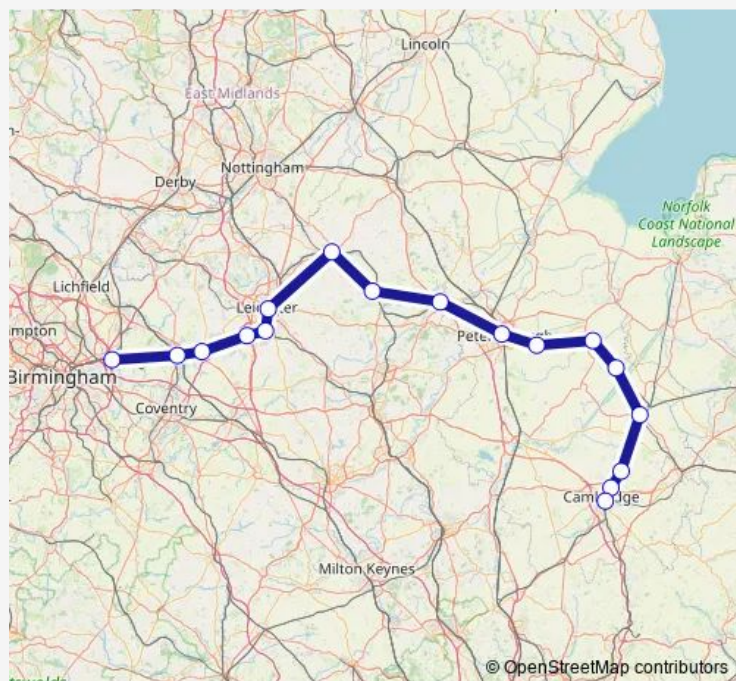

Whittlesea

March

Manea

Ely

Waterbeach

Cambridge North

Cambridge

Route schedule

Coleshill Parkway — Cambridge

Monday —

Tuesday —

Wednesday —

Thursday —

Friday —

Saturday 13:31-20:30

Sunday —

Route info

Direction: Coleshill Parkway

Stops: 17

Trip Duration: 2 hour 45 min

Direction

Cambridge — Coleshill Parkway

17 stops

[Open route schedule](#)

Cambridge

Cambridge North

Waterbeach

Ely

Manea

March

Whittlesea

Peterborough