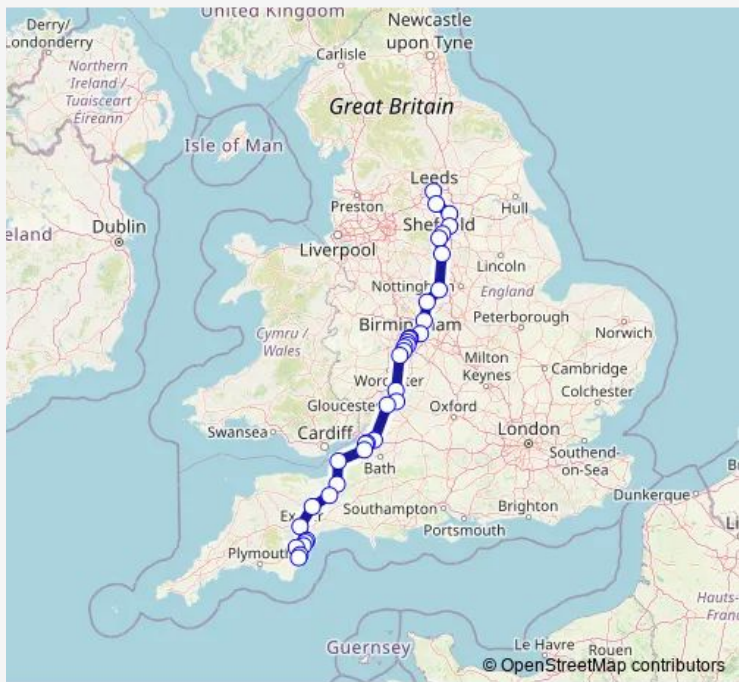

Rail CrossCountry Leeds - Paignton

[Go to website](#)

Direction
 Leeds — Paignton
 39 stops
[Open route schedule](#)

- Leeds
- Wakefield Westgate
- Moorthorpe
- Swinton (South Yorkshire)
- Meadowhall
- Sheffield
- Chesterfield
- Derby
- Burton-on-Trent
- Tamworth
- Water Orton
- Birmingham New Street
- Selly Oak
- Five Ways
- Birmingham New Street
- Five Ways
- Selly Oak
- Kings Norton
- Longbridge
- Barnt Green
- Bromsgrove

Route schedule
 Leeds — Paignton

Monday	—
Tuesday	—
Wednesday	07:11
Thursday	—
Friday	—
Saturday	—
Sunday	—

Route info
 Direction: Leeds
 Stops: 39
 Trip Duration: 5 hour 56 min

CrossCountry — Leeds - Paignton **BusMaps**

Bridgwater

Taunton

Tiverton Parkway

Exeter St Davids

Dawlish Warren

Dawlish

Teignmouth

Newton Abbot

Torquay

Paignton

CrossCountry Rail time schedules and route maps are available in an offline PDF at busmaps.com. Use the busmaps.com website to see live bus times, train schedule or subway schedule, and step-by-step directions for all public transit in Birmingham