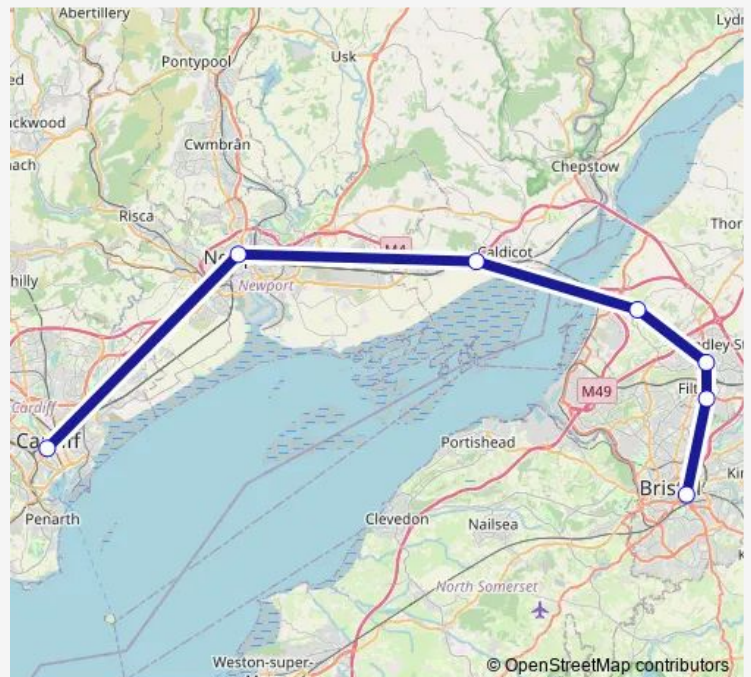

Rail CrossCountry Cardiff Central - Bristol Temple Meads

[Go to website](#)

Direction

Cardiff Central — Bristol Temple Meads

7 stops

[Open route schedule](#)

Cardiff Central

Newport (South Wales)

Severn Tunnel Junction

Pilning

Patchway

Filton Abbey Wood

Bristol Temple Meads

Route schedule

Cardiff Central — Bristol Temple Meads

Monday —

Tuesday —

Wednesday —

Thursday —

Friday —

Saturday 21:35

Sunday —

Route info

Direction: Cardiff Central

Stops: 7

Trip Duration: 0 hour 47 min

CrossCountry Rail time schedules and route maps are available in an offline PDF at busmaps.com. Use the busmaps.com website to see live bus times, train schedule or subway schedule, and step-by-step directions for all public transit in Bristol