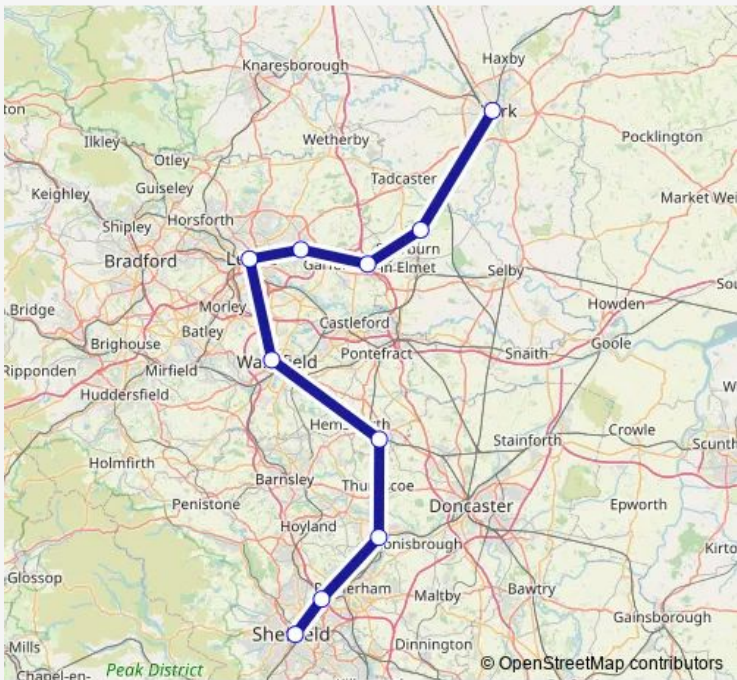

Rail CrossCountry Sheffield - York

[Go to website](#)

Direction
 Sheffield — York

10 stops

[Open route schedule](#)

- Sheffield
- Meadowhall
- Swinton (South Yorkshire)
- Moorthorpe
- Wakefield Westgate
- Leeds
- Cross Gates
- Micklefield
- Church Fenton
- York

Route schedule
 Sheffield — York

Monday	—
Tuesday	—
Wednesday	—
Thursday	—
Friday	—
Saturday	—
Sunday	09:21

Route info

Direction: Sheffield

Stops: 10

Trip Duration: 1 hour 8 min

CrossCountry — Sheffield - York **BusMaps**

Direction

Sheffield — York

6 stops

[Open route schedule](#)

Sheffield

Meadowhall

Swinton (South Yorkshire)

Mexborough

Doncaster

York

Route schedule

Sheffield — York

Monday	—
Tuesday	—
Wednesday	—
Thursday	—
Friday	—
Saturday	—
Sunday	09:31

Route info

Direction: Sheffield

Stops: 6