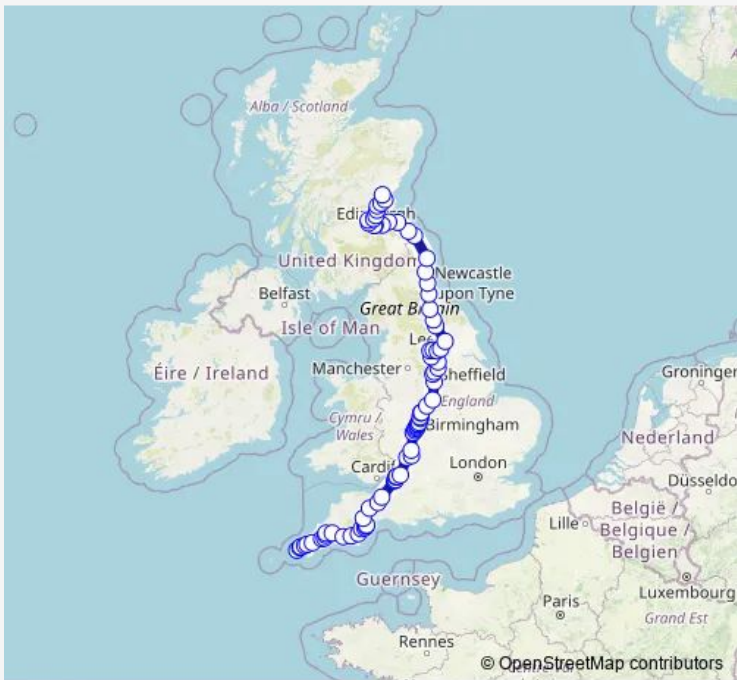

Rail CrossCountry Penzance - Dundee

[Go to website](#)

Direction
Penzance — Dundee
75 stops
[Open route schedule](#)

- Penzance
- St Erth
- Hayle
- Camborne
- Redruth
- Truro
- St Austell
- Par
- Lostwithiel
- Bodmin Parkway
- Liskeard
- Plymouth
- Ivybridge
- Totnes
- Newton Abbot
- Teignmouth
- Dawlish
- Dawlish Warren
- Exeter St Davids
- Tiverton Parkway
- Taunton

Route schedule
Penzance — Dundee

Monday	06:28
Tuesday	06:28
Wednesday	06:28
Thursday	06:28
Friday	—
Saturday	—
Sunday	—

Route info
Direction: Penzance
Stops: 75
Trip Duration: 13 hour 3 min