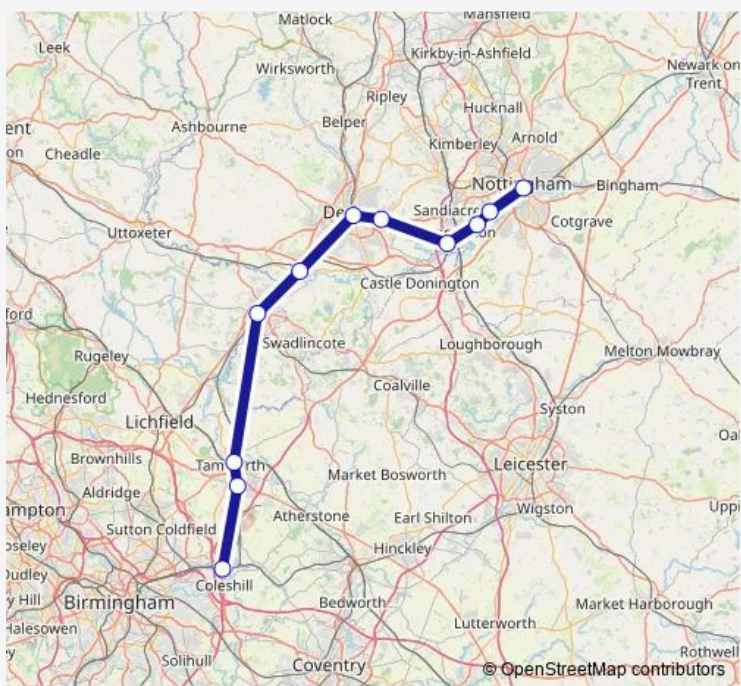

Rail CrossCountry Nottingham - Coleshill Parkway

[Go to website](#)

Direction
 Coleshill Parkway — Nottingham
 10 stops
[Open route schedule](#)

- Coleshill Parkway
- Wilnecote (Staffordshire)
- Tamworth
- Burton-on-Trent
- Willington
- Derby
- Spondon
- Long Eaton
- Beeston
- Nottingham

Route schedule
 Coleshill Parkway — Nottingham

Monday	—
Tuesday	—
Wednesday	—
Thursday	—
Friday	—
Saturday	14:53-17:53
Sunday	—

Route info
 Direction: Coleshill Parkway
 Stops: 10
 Trip Duration: 1 hour 10 min

Direction

Coleshill Parkway — Nottingham

9 stops

[Open route schedule](#)

Coleshill Parkway

Tamworth

Burton-on-Trent

Willington

Route info

Direction: Coleshill Parkway

Stops: 9

Trip Duration: 1 hour 7 min

Direction

Nottingham — Coleshill Parkway

10 stops

[Open route schedule](#)