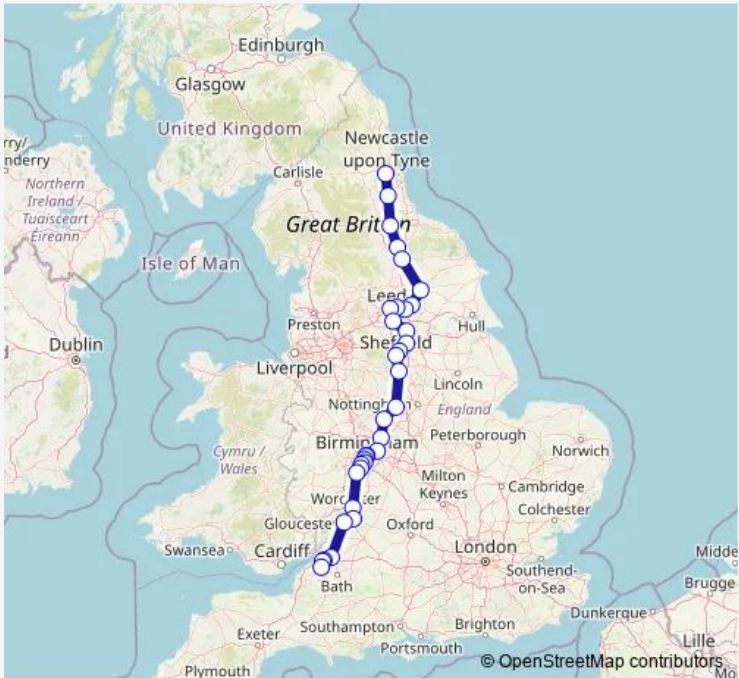

Rail CrossCountry Newcastle - Bristol Temple Meads

[Go to website](#)

Direction
 Newcastle — Bristol Temple Meads
 34 stops
[Open route schedule](#)

- Newcastle
- Durham
- Darlington
- Northallerton
- Thirsk
- York
- Church Fenton
- Micklefield
- Cross Gates
- Leeds
- Wakefield Westgate
- Moorthorpe
- Swinton (South Yorkshire)
- Meadowhall
- Sheffield
- Chesterfield
- Derby
- Burton-on-Trent
- Tamworth
- Water Orton
- Birmingham New Street

Route schedule
 Newcastle — Bristol Temple Meads

Monday	06:40
Tuesday	06:40
Wednesday	06:40
Thursday	06:40
Friday	06:40
Saturday	—
Sunday	—

Route info
 Direction: Newcastle
 Stops: 34
 Trip Duration: 4 hour 51 min

CrossCountry — Newcastle - Bristol Temple Meads **BusMaps**

Five Ways

Selly Oak

Kings Norton

Longbridge

Barnt Green

Bromsgrove

Ashchurch for Tewkesbury

Cheltenham Spa

Gloucester

Yate

Bristol Parkway

Filton Abbey Wood

Bristol Temple Meads

CrossCountry Rail time schedules and route maps are available in an offline PDF at busmaps.com. Use the busmaps.com website to see live bus times, train schedule or subway schedule, and step-by-step directions for all public transit in Birmingham