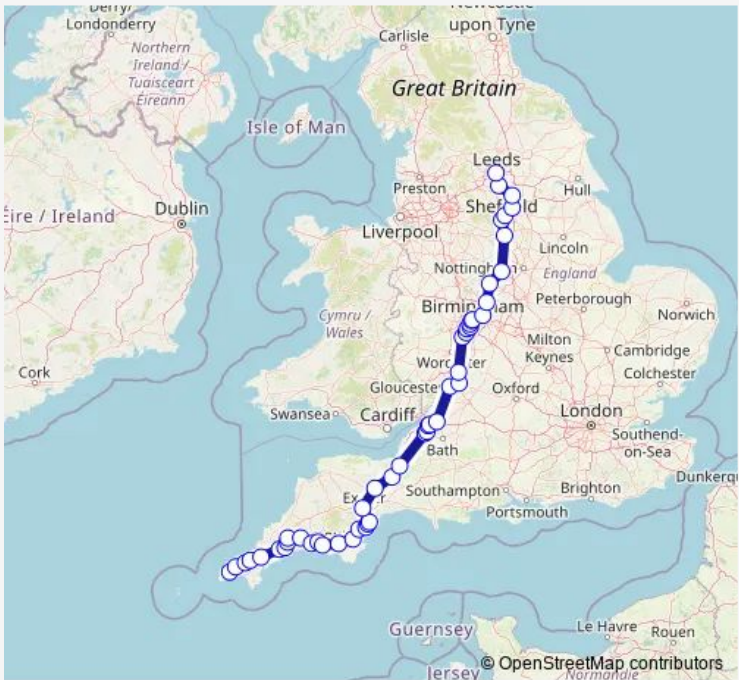

**Rail CrossCountry Penzance - Leeds**

[Go to website](#)

**Direction**  
 Leeds — Penzance  
 48 stops  
[Open route schedule](#)

- Leeds
- Wakefield Westgate
- Moorthorpe
- Swinton (South Yorkshire)
- Meadowhall
- Sheffield
- Chesterfield
- Derby
- Burton-on-Trent
- Tamworth
- Water Orton
- Birmingham New Street
- Five Ways
- Selly Oak
- Kings Norton
- Longbridge
- Barnt Green
- Bromsgrove
- Ashchurch for Tewkesbury
- Cheltenham Spa
- Gloucester

Route schedule  
 Leeds — Penzance

Monday	—
Tuesday	—
Wednesday	—
Thursday	—
Friday	—
Saturday	13:11
Sunday	13:11-14:11

Route info  
 Direction: Leeds  
 Stops: 48  
 Trip Duration: 7 hour 42 min

■ CrossCountry — Penzance - Leeds **BusMaps**

## Route info

Direction: Leeds

Stops: 46

Trip Duration: 7 hour 28 min

Tiverton Parkway

Exeter St Davids

Dawlish Warren

Dawlish