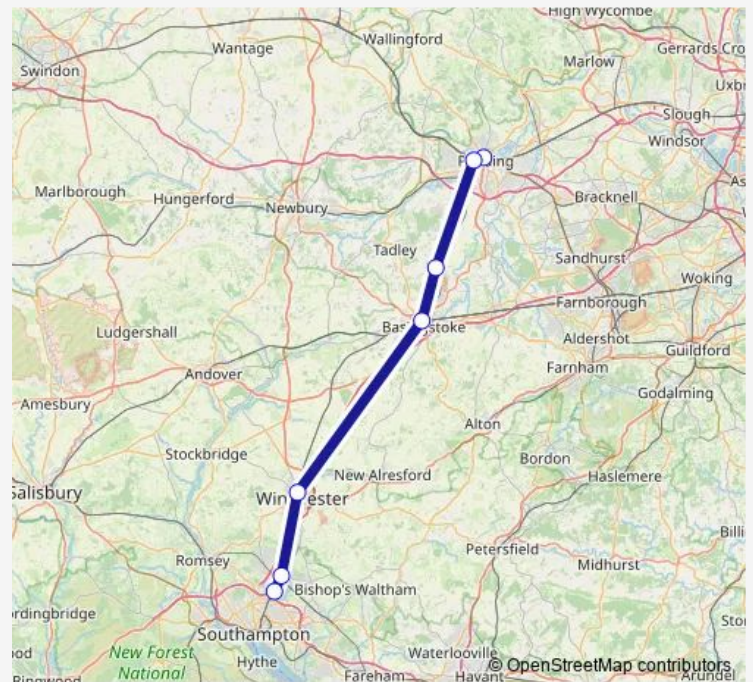

Rail CrossCountry Reading - Southampton Airport Parkway

[Go to website](#)

Direction

Reading — Southampton Airport Parkway

7 stops

[Open route schedule](#)

Reading

Reading West

Bramley (Hants)

Basingstoke

Winchester

Eastleigh

Southampton Airport Parkway

Route schedule

Reading — Southampton Airport Parkway

Monday	—
Tuesday	—
Wednesday	—
Thursday	—
Friday	—
Saturday	—
Sunday	09:52

Route info

Direction: Reading

Stops: 7

Trip Duration: 0 hour 53 min

 CrossCountry — Reading - Southampton Airport Parkway

 BusMaps

CrossCountry Rail time schedules and route maps are available in an offline PDF at busmaps.com. Use the busmaps.com website to see live bus times, train schedule or subway schedule, and step-by-step directions for all public transit in Reading