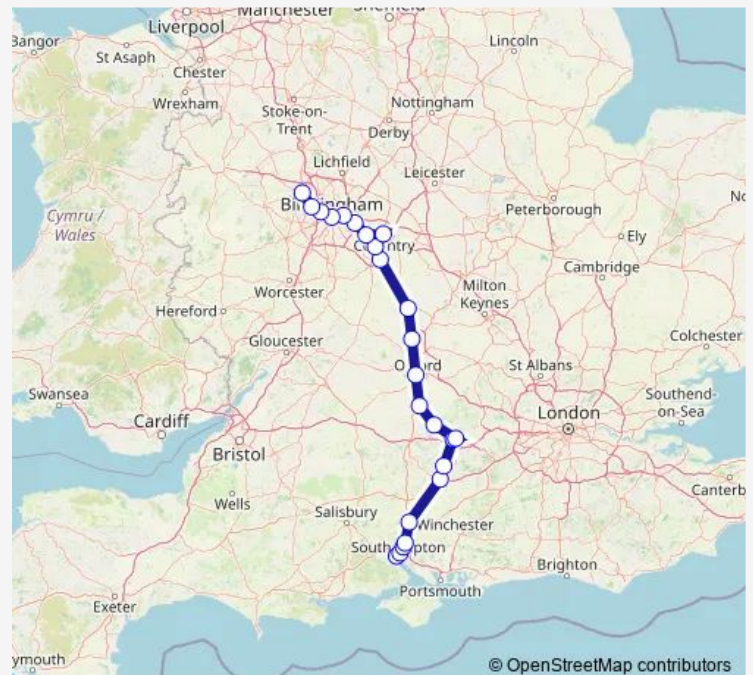

Southampton Airport Parkway

Eastleigh

Winchester

Basingstoke

Bramley (Hants)

Reading West

Reading

Goring & Streatley

Birmingham International

Stechford

Birmingham New Street

Route schedule

Southampton Central — Wolverhampton

Monday —

Tuesday —

Wednesday —

Thursday —

Friday —

Saturday —

Sunday 09:15-19:15

Route info

Direction: Southampton Central

Stops: 24

Trip Duration: 3 hour 2 min

Smethwick Galton Bridge

Dudley Port

Wolverhampton

Direction

Wolverhampton — Southampton Central

24 stops

[Open route schedule](#)

Wolverhampton