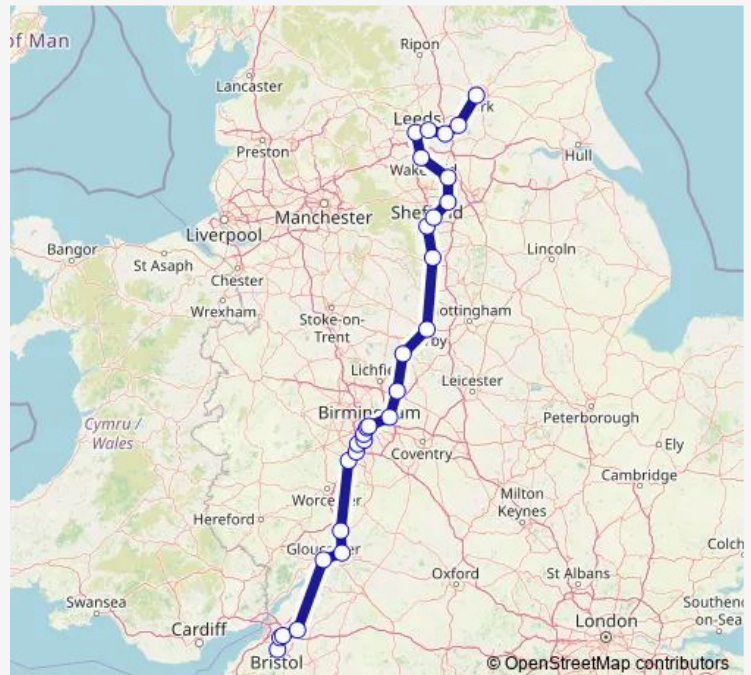

Rail CrossCountry Bristol Temple Meads - York

[Go to website](#)

Direction

York — Bristol Temple Meads

32 stops

[Open route schedule](#)

- York
- Church Fenton
- Micklefield
- Cross Gates
- Leeds
- Wakefield Westgate
- Moorthorpe
- Swinton (South Yorkshire)
- Meadowhall
- Sheffield
- Chesterfield
- Derby
- Burton-on-Trent
- Lichfield Trent Valley
- Lichfield City
- Blake Street
- Four Oaks
- Aston
- Birmingham New Street
- Five Ways
- Selly Oak

Route schedule

York — Bristol Temple Meads

Monday	—
Tuesday	—
Wednesday	—
Thursday	—
Friday	—
Saturday	17:45
Sunday	—

Route info

Direction: York

Stops: 32

Trip Duration: 4 hour 55 min

■ CrossCountry — Bristol Temple Meads - York

Bristol Parkway

Filton Abbey Wood

Bristol Temple Meads

Direction

York — Bristol Temple Meads

34 stops

[Open route schedule](#)

York