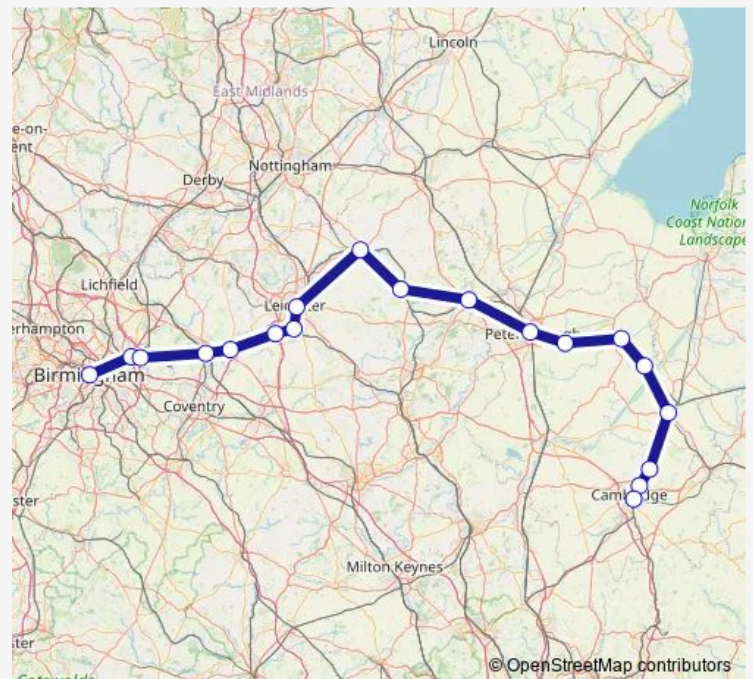

Stamford

Peterborough

Whittlesea

March

Manea

Ely

Waterbeach

Cambridge North

Saturday 05:22-20:22

Sunday 11:22-20:22

Route info

Direction: Birmingham New Street

Stops: 19

Trip Duration: 2 hour 49 min

Direction

Cambridge — Birmingham New Street

17 stops

[Open route schedule](#)

Cambridge

Cambridge North

Waterbeach

Ely

Manea

March

Thursday 05:15-20:00

Friday 05:15-20:00

Saturday 05:15-20:00

Sunday 10:59-19:59

Route info

Direction: Cambridge

Stops: 17

Trip Duration: 2 hour 39 min