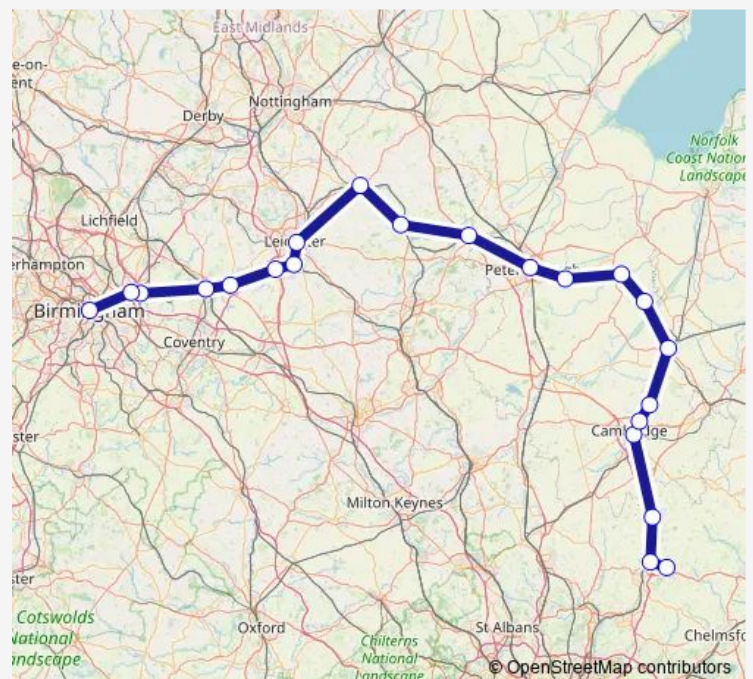

Manea

Ely

Waterbeach

Cambridge North

Cambridge

Audley End

Stansted Mountfitchet

Stansted Airport

### Route schedule

Birmingham New Street — Stansted Airport

Monday 12:22

Tuesday 12:22

Wednesday 12:22

Thursday 12:22

Friday 12:22

Saturday —

### Route info

Direction: Birmingham New Street

Stops: 20

Trip Duration: 3 hour 33 min

■ CrossCountry — Stansted Airport - Birmingham New Street

**Direction**

Stansted Airport — Birmingham New Street

19 stops

[Open route schedule](#)

Stansted Airport

Audley End

Cambridge

Cambridge North

Waterbeach

Ely

Manea