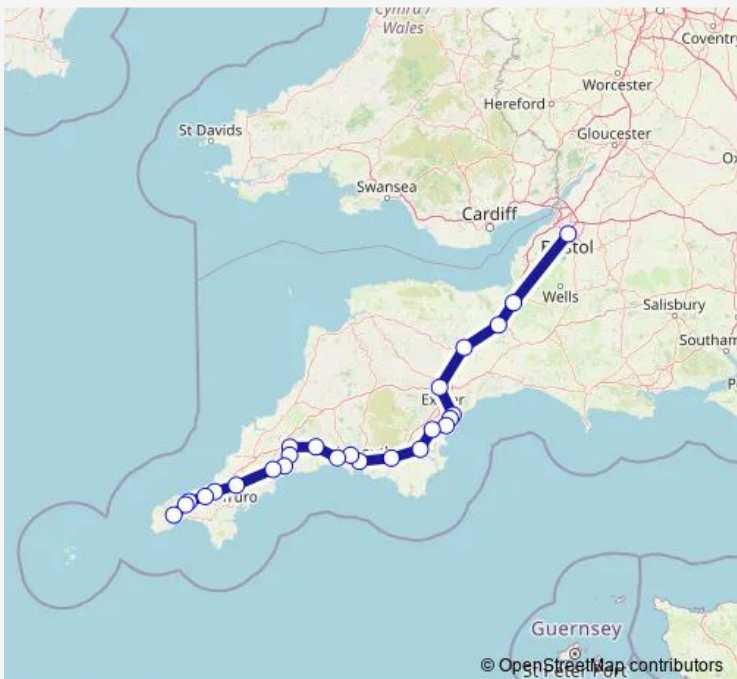

**Rail CrossCountry Bristol Temple Meads - Penzance**

[Go to website](#)

**Direction**  
 Penzance — Bristol Temple Meads  
 26 stops  
[Open route schedule](#)

- Penzance
- St Erth
- Hayle
- Camborne
- Redruth
- Truro
- St Austell
- Par
- Lostwithiel
- Bodmin Parkway
- Liskeard
- St Germans
- Saltash
- Plymouth
- Ivybridge
- Totnes
- Newton Abbot
- Teignmouth
- Dawlish
- Dawlish Warren
- Exeter St Davids

Route schedule  
 Penzance — Bristol Temple Meads

Monday	—
Tuesday	—
Wednesday	—
Thursday	—
Friday	—
Saturday	18:15
Sunday	—

Route info  
 Direction: Penzance  
 Stops: 26  
 Trip Duration: 3 hour 59 min

**CrossCountry — Bristol Temple Meads - Penzance** **BusMaps**

Tiverton Parkway

Taunton

Bridgwater

Parson Street

Bristol Temple Meads

Exeter St Davids

Dawlish Warren

Dawlish

Teignmouth

Newton Abbot

Totnes

Ivybridge

Plymouth