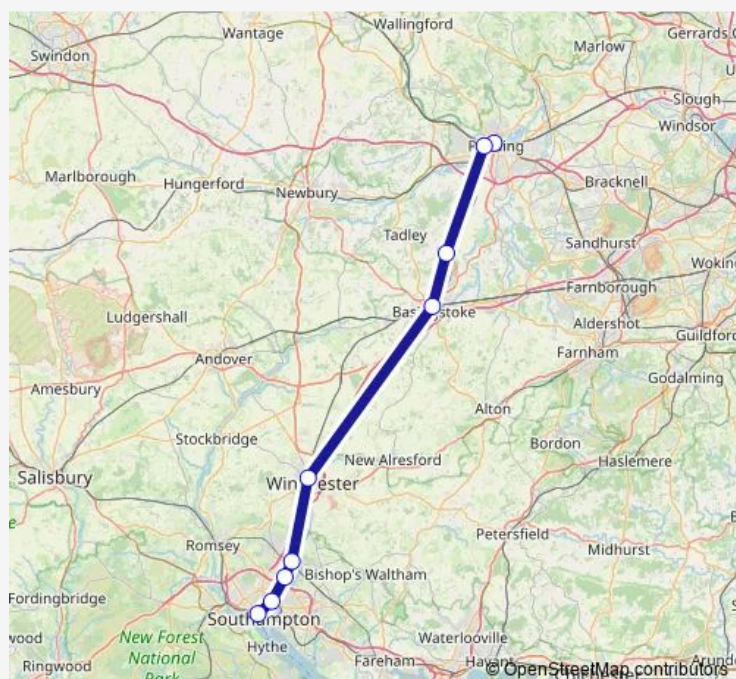

Rail CrossCountry Reading - Southampton Central

[Go to website](#)

Direction

Reading — Southampton Central

9 stops

[Open route schedule](#)

Reading

Reading West

Bramley (Hants)

Basingstoke

Winchester

Eastleigh

Southampton Airport Parkway

St Denys

Southampton Central

Route schedule

Reading — Southampton Central

Monday —

Tuesday —

Wednesday —

Thursday —

Friday —

Saturday —

Sunday 09:52

Route info

Direction: Reading

Stops: 9

Trip Duration: 0 hour 50 min

■ CrossCountry — Reading - Southampton Central

CrossCountry Rail time schedules and route maps are available in an offline PDF at busmaps.com. Use the busmaps.com website to see live bus times, train schedule or subway schedule, and step-by-step directions for all public transit in Southampton