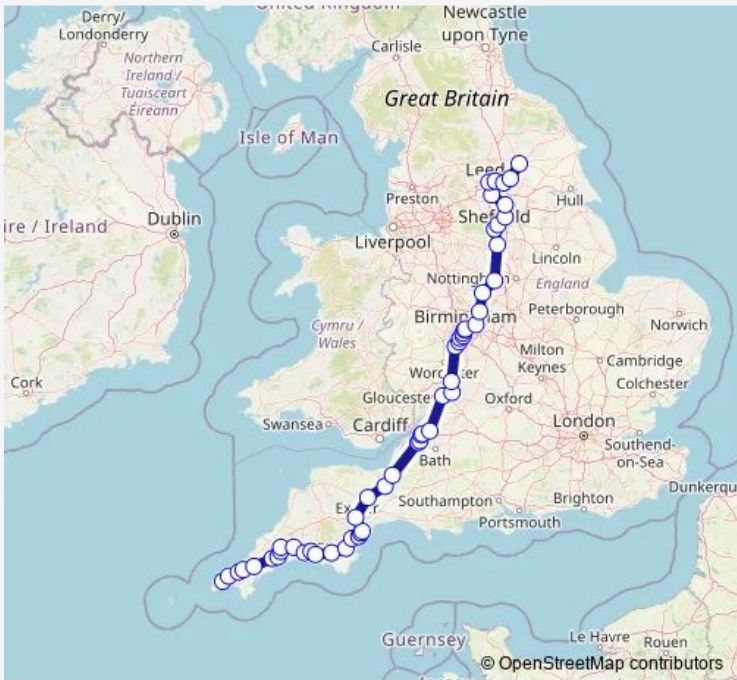

Rail CrossCountry Penzance - York

[Go to website](#)

Direction
Penzance — York
53 stops
[Open route schedule](#)

- Penzance
- St Erth
- Camborne
- Redruth
- Truro
- St Austell
- Par
- Lostwithiel
- Bodmin Parkway
- Liskeard
- St Germans
- Saltash
- Plymouth
- Ivybridge
- Totnes
- Newton Abbot
- Teignmouth
- Dawlish
- Dawlish Warren
- Exeter St Davids
- Tiverton Parkway

Route schedule
Penzance — York

Monday	—
Tuesday	—
Wednesday	—
Thursday	—
Friday	—
Saturday	06:32-08:30
Sunday	09:39

Route info
Direction: Penzance
Stops: 53
Trip Duration: 7 hour 58 min

■ CrossCountry — Penzance - York BusMaps