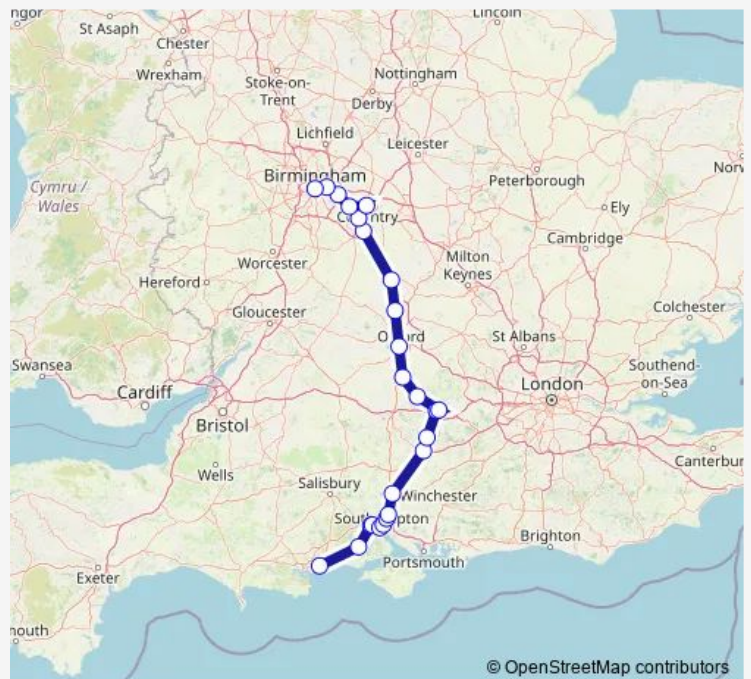

Rail CrossCountry Bournemouth - Birmingham New Street

[Go to website](#)

Direction

Bournemouth — Birmingham New Street

34 stops

[Open route schedule](#)

- Bournemouth
- Brockenhurst
- Totton
- Redbridge (Hants)
- Southampton Central
- St Denys
- Netley
- Bursledon
- Swanwick
- Fareham
- Cosham
- Havant
- Petersfield
- Haslemere
- Farncombe
- Guildford
- Ash
- North Camp
- Blackwater
- Wokingham
- Earley

Route schedule

Bournemouth — Birmingham New Street

Monday	—
Tuesday	—
Wednesday	—
Thursday	—
Friday	—
Saturday	—
Sunday	18:40

Route info

Direction: Bournemouth

Stops: 34

Trip Duration: 4 hour 5 min

Reading

Goring & Streatley

Didcot Parkway

Oxford

Heyford

Banbury

Leamington Spa

Kenilworth Rail Station

Coventry

Berkswell

Birmingham International

Stechford

Birmingham New Street

Direction

Birmingham New Street — Bournemouth

25 stops

[Open route schedule](#)