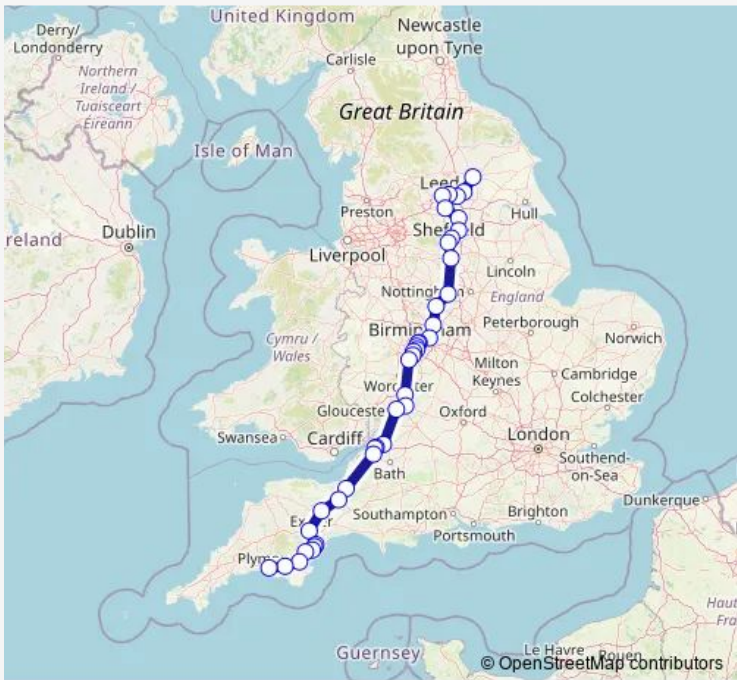

Rail CrossCountry Plymouth - York

[Go to website](#)

Direction
 Plymouth — York
 46 stops
[Open route schedule](#)

- Plymouth
- Ivybridge
- Totnes
- Newton Abbot
- Teignmouth
- Dawlish
- Dawlish Warren
- Exeter St Davids
- Tiverton Parkway
- Taunton
- Bridgwater
- Parson Street
- Bristol Temple Meads
- Filton Abbey Wood
- Bristol Parkway
- Yate
- Gloucester
- Cheltenham Spa
- Ashchurch for Tewkesbury
- Bromsgrove
- Barnt Green

Route schedule
 Plymouth — York

Monday	—
Tuesday	—
Wednesday	—
Thursday	—
Friday	—
Saturday	09:27-15:27
Sunday	09:27-13:27

Route info
 Direction: Plymouth
 Stops: 46
 Trip Duration: 7 hour 3 min

CrossCountry — Plymouth - York **BusMaps**