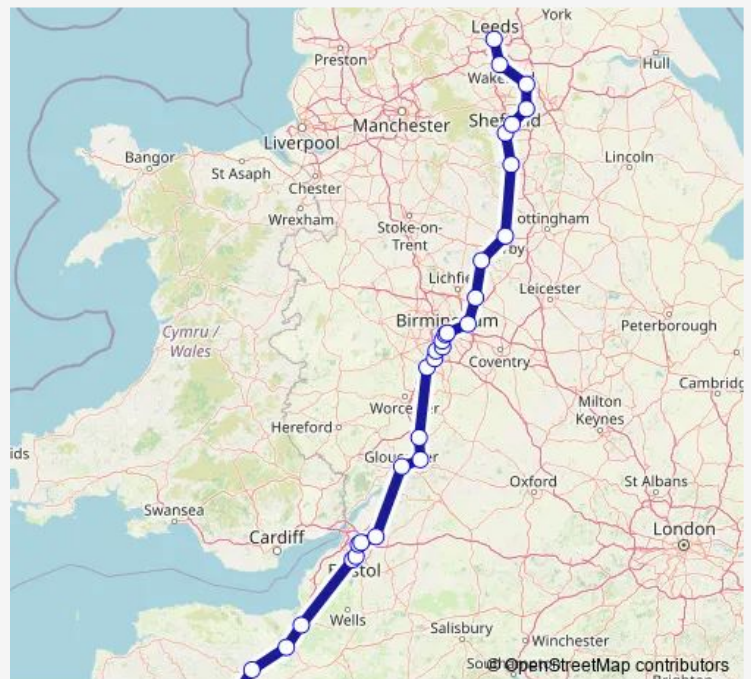

Rail CrossCountry Exeter St Davids - Leeds

[Go to website](#)

Direction

Exeter St Davids — Leeds

30 stops

[Open route schedule](#)

- Exeter St Davids
- Tiverton Parkway
- Taunton
- Bridgwater
- Parson Street
- Bristol Temple Meads
- Filton Abbey Wood
- Bristol Parkway
- Yate
- Gloucester
- Cheltenham Spa
- Ashchurch for Tewkesbury
- Bromsgrove
- Barnt Green
- Longbridge
- Kings Norton
- Selly Oak
- Five Ways
- Birmingham New Street
- Water Orton
- Tamworth

Route schedule

Exeter St Davids — Leeds

Monday	—
Tuesday	—
Wednesday	—
Thursday	—
Friday	—
Saturday	07:27-17:27
Sunday	10:27-19:27

Route info

Direction: Exeter St Davids

Stops: 30

Trip Duration: 4 hour 36 min

Burton-on-Trent

Derby

Chesterfield

Sheffield

Meadowhall

Swinton (South Yorkshire)

Moorthorpe

Wakefield Westgate

Leeds

Direction

Exeter St Davids — Leeds

32 stops

[Open route schedule](#)

Exeter St Davids

Tiverton Parkway

Taunton