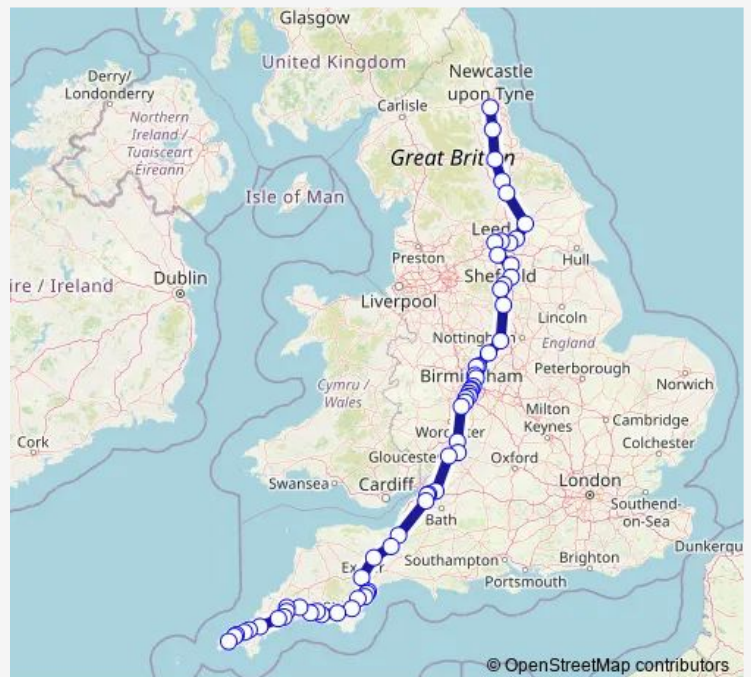

Rail CrossCountry Newcastle - Penzance

[Go to website](#)

**Direction**

Newcastle — Penzance

61 stops

[Open route schedule](#)

- Newcastle
- Durham
- Darlington
- Northallerton
- Thirsk
- York
- Church Fenton
- Micklefield
- Cross Gates
- Leeds
- Wakefield Westgate
- Moorthorpe
- Swinton (South Yorkshire)
- Meadowhall
- Sheffield
- Chesterfield
- Derby
- Burton-on-Trent
- Lichfield Trent Valley
- Lichfield City
- Blake Street

Route schedule

Newcastle — Penzance

Monday	—
Tuesday	06:40
Wednesday	—
Thursday	—
Friday	—
Saturday	—
Sunday	—

Route info

Direction: Newcastle

Stops: 61

Trip Duration: 10 hour 19 min

■ CrossCountry — Newcastle - Penzance

Four Oaks

Aston

Birmingham New Street

Five Ways

Selly Oak

Kings Norton

Longbridge

Barnt Green

Bridgwater

Taunton

Tiverton Parkway

Exeter St Davids

Dawlish Warren

Dawlish

Teignmouth

Newton Abbot