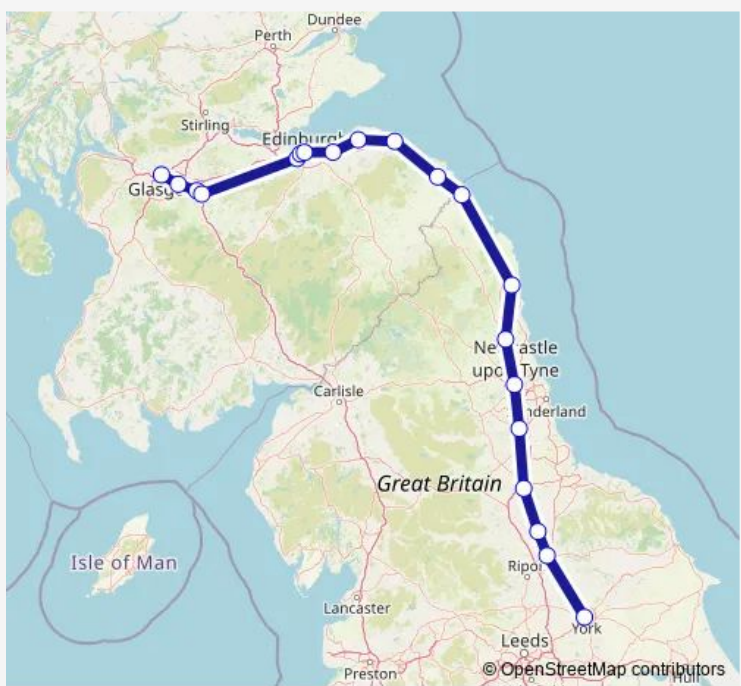

Rail CrossCountry Glasgow Central - York

[Go to website](#)

Direction
 Glasgow Central — York
 20 stops
[Open route schedule](#)

- Glasgow Central
- Newton (S Lanarks)
- Motherwell
- Shieldmuir
- Slateford
- Haymarket
- Edinburgh
- Prestonpans
- Drem
- Dunbar
- Reston
- Berwick-upon-Tweed
- Alnmouth
- Morpeth
- Newcastle
- Durham
- Darlington
- Northallerton
- Thirsk
- York

Route schedule
 Glasgow Central — York

Monday	—
Tuesday	—
Wednesday	—
Thursday	—
Friday	—
Saturday	07:48
Sunday	10:55

Route info
 Direction: Glasgow Central
 Stops: 20
 Trip Duration: 3 hour 42 min

■ CrossCountry — Glasgow Central - York **BusMaps**

Direction

York — Glasgow Central

20 stops

[Open route schedule](#)

York

Thirsk

Northallerton

Darlington

Durham

Newcastle

Morpeth

Alnmouth

Berwick-upon-Tweed

Reston

Dunbar

Drem