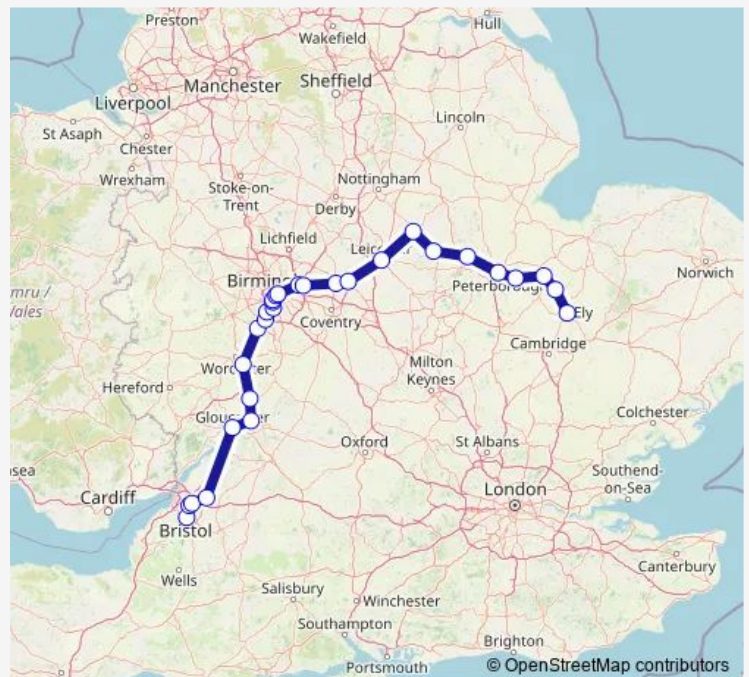

Thursday —

Friday 06:25

Saturday —

Sunday —

Route info

Direction: Bristol Temple Meads

Stops: 29

Trip Duration: 4 hour 26 min

CrossCountry — Bristol Temple Meads - Stansted Airport

Melton Mowbray

Oakham

Stamford

Peterborough

Whittlesea

March

Manea

Monday 06:25

Tuesday 06:25

Wednesday 06:25

Thursday 06:25

Friday 06:25

Saturday —

Sunday —

Route info

Direction: Bristol Temple Meads

Stops: 34

Trip Duration: 5 hour 16 min

Whittlesea

March

Manea

Ely

Waterbeach