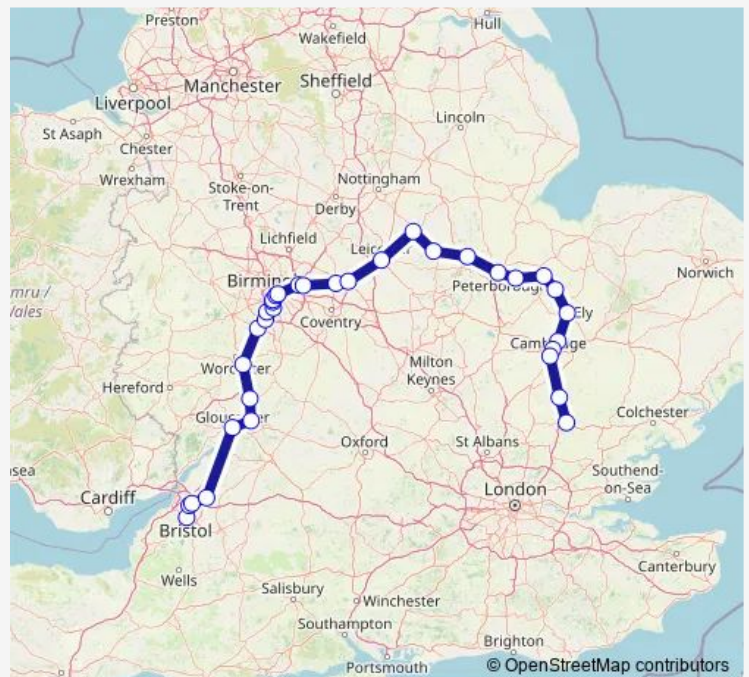

Rail CrossCountry Bristol Temple Meads - Stansted Airport

[Go to website](#)

**Direction**

Bristol Temple Meads — Ely

29 stops

[Open route schedule](#)

- Bristol Temple Meads
- Filton Abbey Wood
- Bristol Parkway
- Yate
- Gloucester
- Cheltenham Spa
- Ashchurch for Tewkesbury
- Worcestershire Parkway Rail Station
- Bromsgrove
- Barnt Green
- Longbridge
- Kings Norton
- Selly Oak
- University (Birmingham)
- Five Ways
- Birmingham New Street
- Water Orton
- Coleshill Parkway
- Nuneaton
- Hinckley
- Leicester

Route schedule

Bristol Temple Meads — Ely

Monday	06:25
Tuesday	—
Wednesday	—
Thursday	—
Friday	06:25
Saturday	—
Sunday	—

Route info

Direction: Bristol Temple Meads

Stops: 29

Trip Duration: 4 hour 25 min

■ CrossCountry — Bristol Temple Meads - Ely

Melton Mowbray

Oakham

Stamford

Peterborough

Whittlesea

March

Manea

Ely

## Route info

Direction: Bristol Temple Meads

Stops: 34

Trip Duration: 5 hour 16 min

Whittlesea

March

Manea

Ely