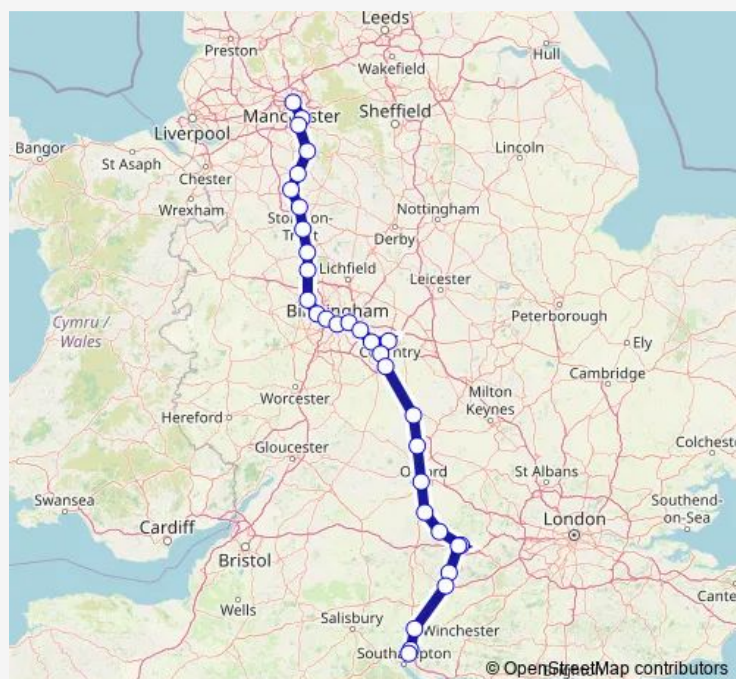

Wolverhampton

Dudley Port

Smethwick Galton Bridge

Birmingham New Street

Stechford

Birmingham International

Berkswell

Coventry

Kenilworth Rail Station

Leamington Spa

Banbury

Heyford

Route schedule

Manchester Piccadilly — Southampton Airport Parkway

Monday	—
Tuesday	—
Wednesday	—
Thursday	—
Friday	—
Saturday	—
Sunday	08:26

Route info

Direction: Manchester Piccadilly

Stops: 31

Trip Duration: 4 hour 19 min

Oxford

Didcot Parkway

Goring & Streatley

Reading

Reading West

Bramley (Hants)

Basingstoke

Winchester

Eastleigh

Southampton Airport Parkway

**Direction**

Manchester Piccadilly — Southampton Airport Parkway

32 stops